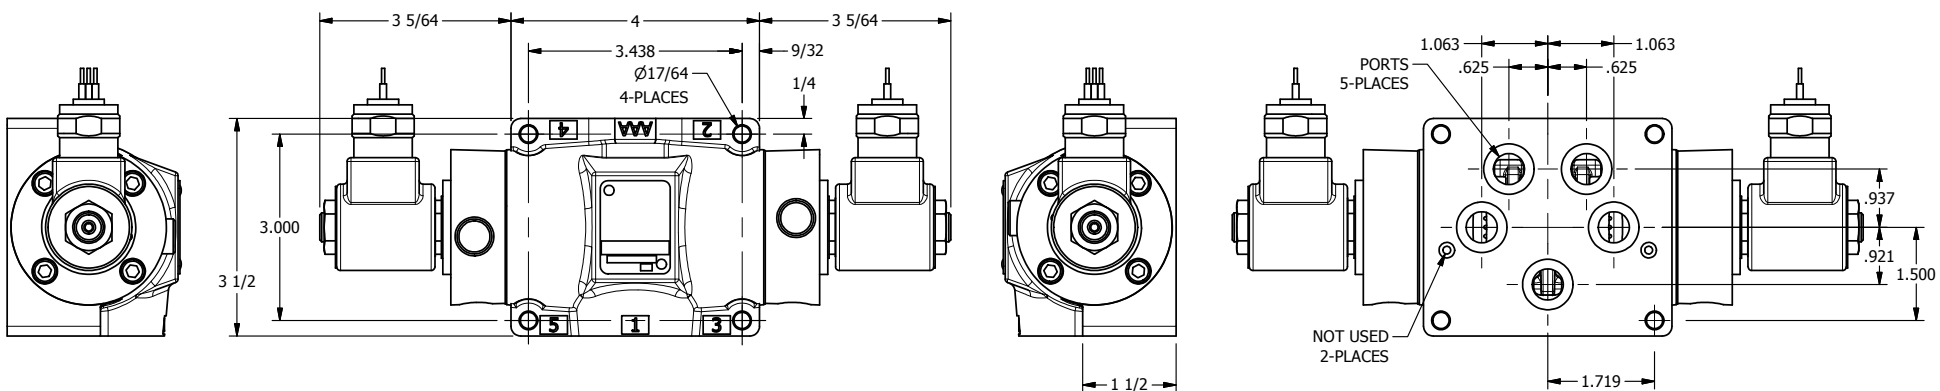

4

3

2

1

**AAA**  
PRODUCTS  
INTERNATIONAL

**AAA PRODUCTS INTERNATIONAL**  
7114 Harry Hines Blvd  
Dallas, TX 75235

TITLE: 1/2" SUBPLATE, DBL SOL, 3 POS,  
SPR CTR, SOL RTRN, FLOAT CTR SPL,  
MOLD-OVER, PUSH OVRD

DRAWING NO.:  
DIM\_SY4PGMOP

THE INFORMATION CONTAINED WITHIN THIS DOCUMENT IS PROPRIETARY TO AAA PRODUCTS AND MAY NOT BE DISCLOSED WITHOUT PRIOR WRITTEN CONSENT

4

3

2

1