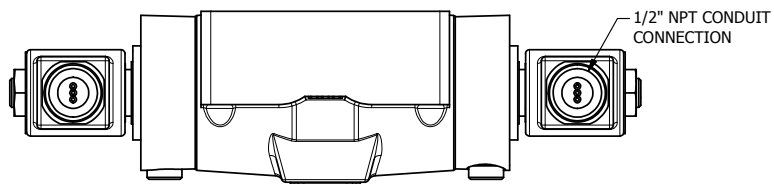

4

3

2

1

**AAA**  
PRODUCTS  
INTERNATIONAL

**AAA PRODUCTS INTERNATIONAL**  
7114 Harry Hines Blvd  
Dallas, TX 75235

TITLE: 1/2" SUBPLATE, DBL SOL, 3 POS,  
SPR CTR, SOL RTRN, FLOAT CTR SPL,  
MOLD-OVER, PUSH OVRD

DRAWING NO.:  
DIM\_SY4PGMOP

THE INFORMATION CONTAINED WITHIN THIS DOCUMENT IS PROPRIETARY TO AAA PRODUCTS AND MAY NOT BE DISCLOSED WITHOUT PRIOR WRITTEN CONSENT

4

3

2

1