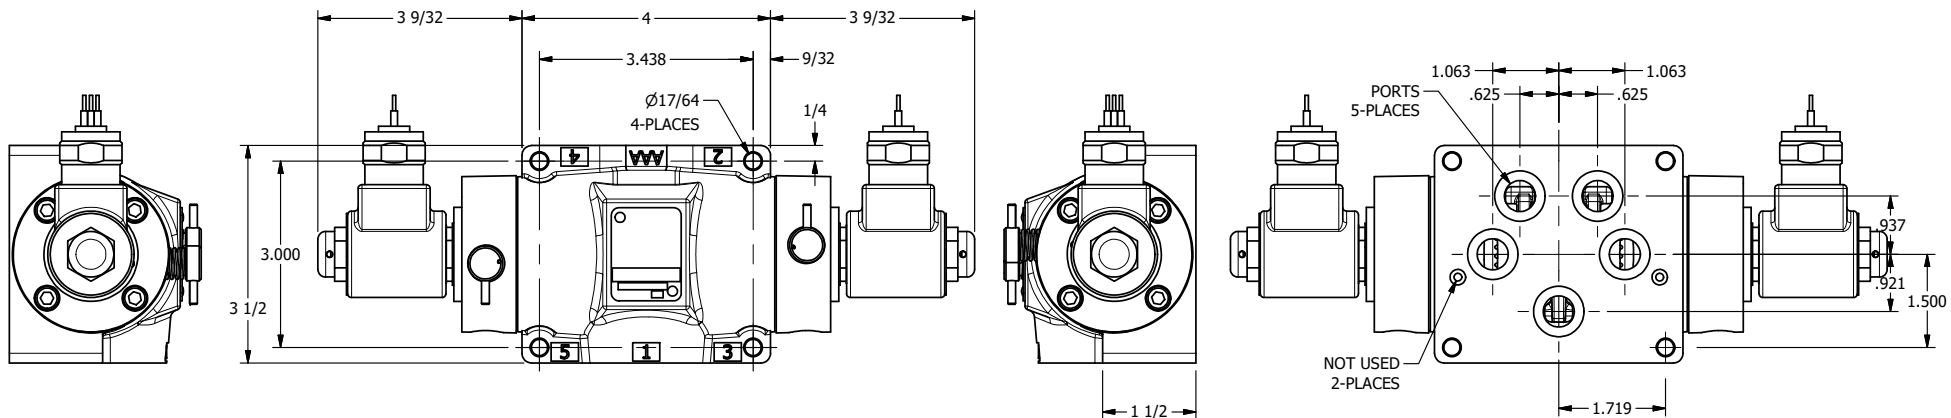

4

3

2

1

**AAA**  
PRODUCTS  
INTERNATIONAL

**AAA PRODUCTS  
INTERNATIONAL**  
7114 Harry Hines Blvd  
Dallas, TX 75235

TITLE: 1/2" SUBPLATE, DBL SOL, 3 POS,  
FLOAT SPR CTR, MOLD-OVER,  
NON-LCKNG OVRD, EXCLDR

DRAWING NO.:  
DIM\_SY4PGMONL

THE INFORMATION CONTAINED WITHIN THIS DOCUMENT IS PROPRIETARY TO AAA PRODUCTS AND MAY NOT BE DISCLOSED WITHOUT PRIOR WRITTEN CONSENT

4

3

2

1