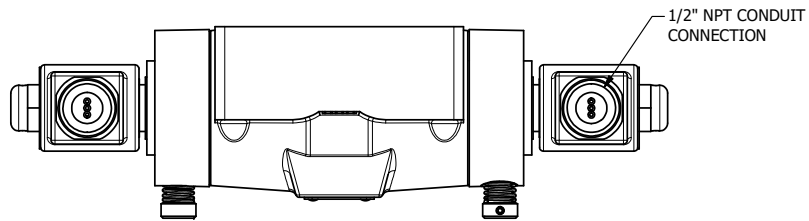

4

3

2

1

**AAA**  
PRODUCTS  
INTERNATIONAL

**AAA PRODUCTS  
INTERNATIONAL**  
7114 Harry Hines Blvd  
Dallas, TX 75235

TITLE: 1/2" SUBPLATE, DBL SOL, 3 POS,  
FLOAT SPR CTR, MOLD-OVER,  
NON-LCKNG OVRD, EXCLDR

DRAWING NO.:  
DIM\_SY4PGMONL

THE INFORMATION CONTAINED WITHIN THIS DOCUMENT IS PROPRIETARY TO AAA PRODUCTS AND MAY NOT BE DISCLOSED WITHOUT PRIOR WRITTEN CONSENT

4

3

2

1