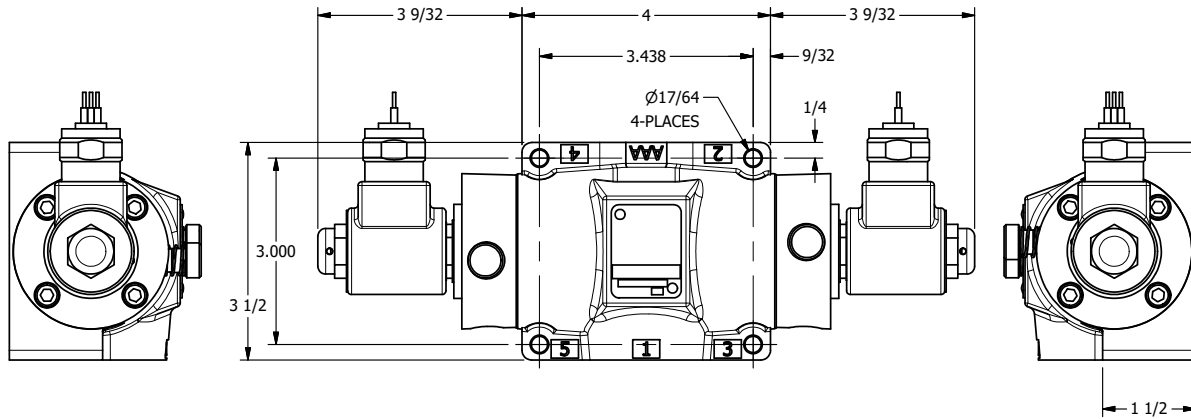

4

3

2

1

AAA
PRODUCTS
INTERNATIONAL

**AAA PRODUCTS
INTERNATIONAL**
7114 Harry Hines Blvd
Dallas, TX 75235

TITLE: 1/2" SUBPLATE, DBL SOL, 3 POS,
SPR CTR, FLOAT CTR SPL, MOLD-OVER,
LCKNG OVRD, DUST EXCLDR

DRAWING NO.:
DIM_SY4PGMOL