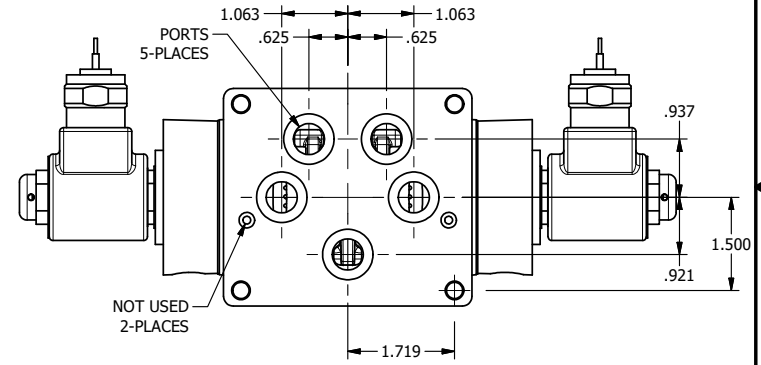

4

3

2

1

AAA
PRODUCTS
INTERNATIONAL

**AAA PRODUCTS
INTERNATIONAL**
7114 Harry Hines Blvd
Dallas, TX 75235

TITLE: 1/2" SUBPLATE, DBL SOL, 3 POS,
SPR CTR, FLOAT CTR SPL, MOLD-OVER,
LCKNG OVRD, DUST EXCLDR

DRAWING NO.:
DIM_SY4PGMOL