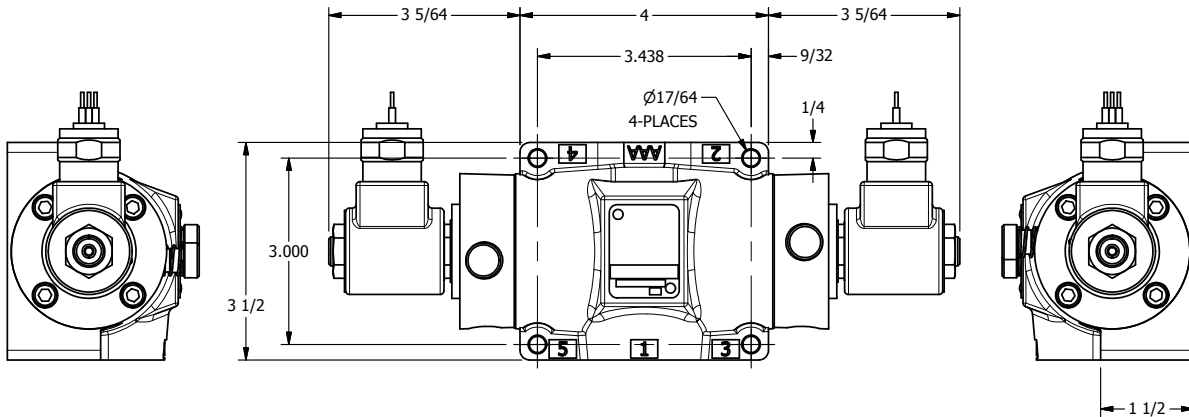

4

3

2

1

AAA
PRODUCTS
INTERNATIONAL

**AAA PRODUCTS
INTERNATIONAL**
7114 Harry Hines Blvd
Dallas, TX 75235

TITLE: 1/2" SUBPLATE, DBL SOL, 3 POS,
SPR CTR, SOL RTRN, FLOAT CTR SPL,
MOLD-OVER, LCKNG OVRD

DRAWING NO.:
DIM_SY4PGMO