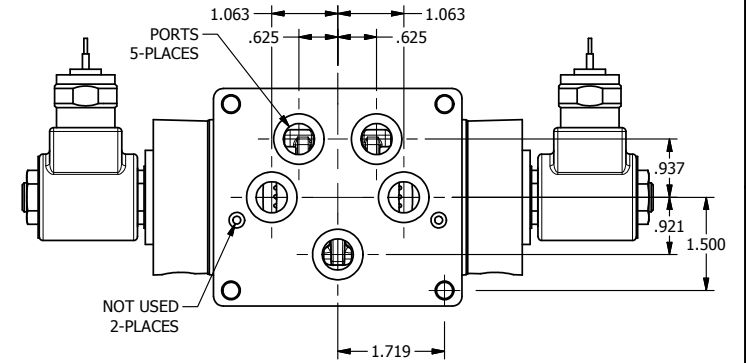

4

3

2

1

AAA
PRODUCTS
INTERNATIONAL

**AAA PRODUCTS
INTERNATIONAL**
7114 Harry Hines Blvd
Dallas, TX 75235

TITLE: 1/2" SUBPLATE, DBL SOL, 3 POS,
SPR CTR, SOL RTRN, FLOAT CTR SPL,
MOLD-OVER, LCKNG OVRD

DRAWING NO.:
DIM_SY4PGMO