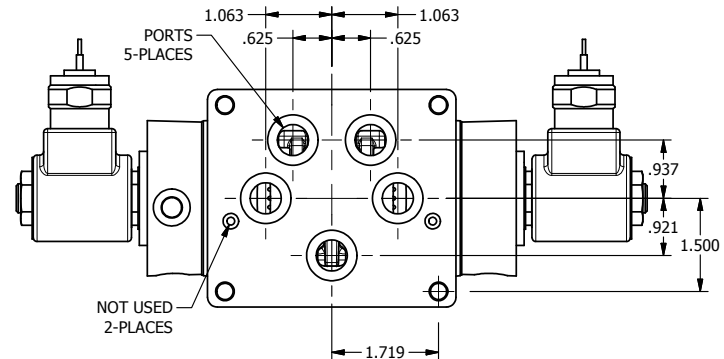

4

3

2

1

AAA
PRODUCTS
INTERNATIONAL

AAA PRODUCTS INTERNATIONAL
7114 Harry Hines Blvd
Dallas, TX 75235

TITLE: 1/2" SUBPLATE, DBL SOL, 3 POS,
SPR CTR, SOL RTRN, FLOAT CTR SPL,
MOLD-OVER

PART NO.:
DIM_SY4PGM