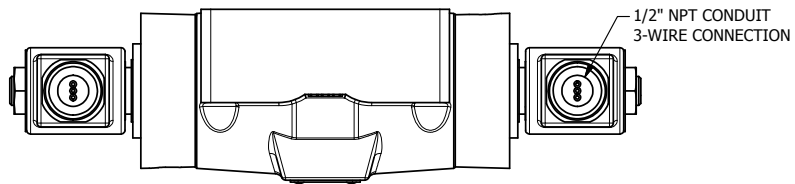

4

3

2

1

AAA
PRODUCTS
INTERNATIONAL

AAA PRODUCTS INTERNATIONAL
7114 Harry Hines Blvd
Dallas, TX 75235

TITLE: 1/2" SUBPLATE, DBL SOL, 3 POS,
SPR CTR, SOL RTRN, FLOAT CTR SPL,
MOLD-OVER

PART NO.:
DIM_SY4PGM