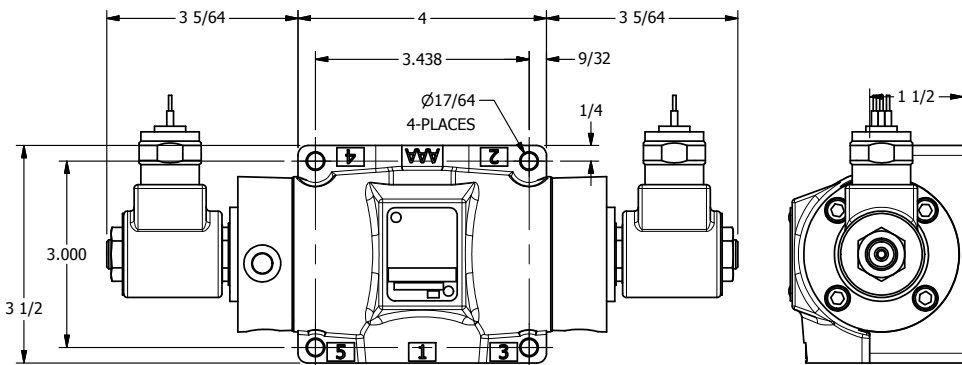

4

3

2

1

AAA
PRODUCTS
INTERNATIONAL

AAA PRODUCTS INTERNATIONAL
7114 Harry Hines Blvd
Dallas, TX 75235

TITLE: 1/2" SUBPLATE, DBL SOL, 3 POS,
SPR CTR, SOL RTRN, FLOAT CTR SPL,
MOLD-OVER

PART NO.:
DIM_SY4PGM