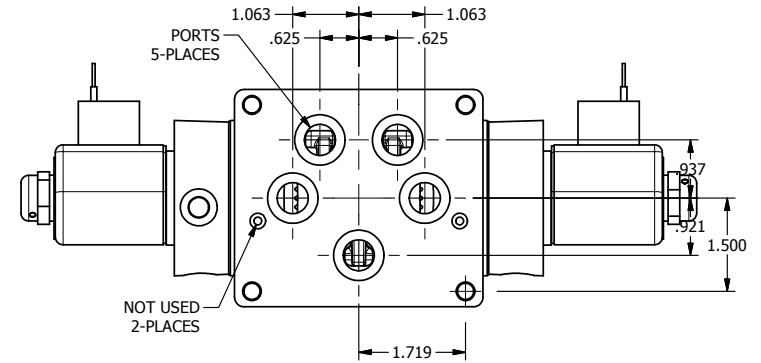

4

3

2

1

AAA
PRODUCTS
INTERNATIONAL

AAA PRODUCTS INTERNATIONAL
7114 Harry Hines Blvd
Dallas, TX 75235

TITLE: 1/2" SUBPLATE, DBL SOL, 3 POS,
SPR CTR, SOL RTRN, FLOAT CTR SPL,
CLASSIC SOL, DUST EXCLDR

DRAWING NO.:
DIM_SY4PGL