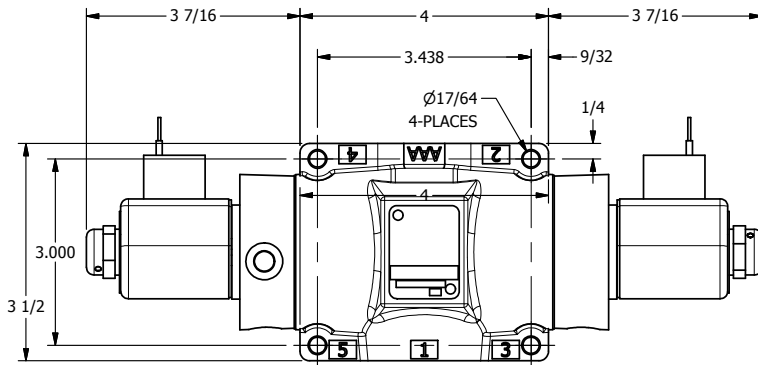

4

3

2

1

AAA
PRODUCTS
INTERNATIONAL

AAA PRODUCTS INTERNATIONAL
7114 Harry Hines Blvd
Dallas, TX 75235

TITLE: 1/2" SUBPLATE, DBL SOL, 3 POS,
SPR CTR, SOL RTRN, FLOAT CTR SPL,
CLASSIC SOL, DUST EXCLDR

DRAWING NO.:
DIM_SY4PGL