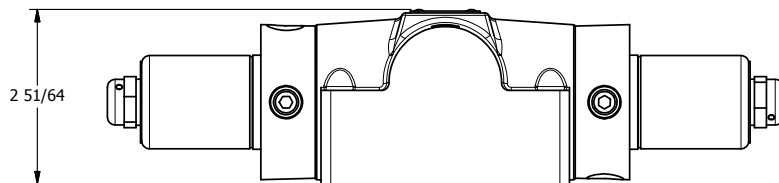

4

3

2

1

AAA
PRODUCTS
INTERNATIONAL

AAA PRODUCTS INTERNATIONAL
7114 Harry Hines Blvd
Dallas, TX 75235

TITLE: 1/2" SUBPLATE, DBL SOL, 3 POS,
SPR CTR, SOL RTRN, FLOAT CTR SPL,
CLASSIC SOL, DUST EXCLDR

DRAWING NO.:
DIM_SY4PGL