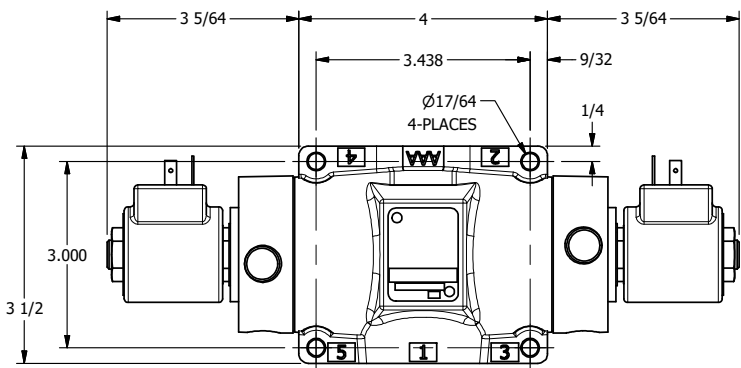

4

3

2

1

**AAA**  
PRODUCTS  
INTERNATIONAL

**AAA PRODUCTS  
INTERNATIONAL**  
7114 Harry Hines Blvd  
Dallas, TX 75235

TITLE: 1/2" SUBPLATE, DBL SOL, 3 POS,  
FLOAT SPR CTR, ISO 4400 DIN,  
LCKNG OVRD, TPD VENT

DRAWING NO.:  
DIM\_SY4PGEDOT

THE INFORMATION CONTAINED WITHIN THIS DOCUMENT IS PROPRIETARY TO AAA PRODUCTS AND MAY NOT BE DISCLOSED WITHOUT PRIOR WRITTEN CONSENT

4

3

2

B

B

A