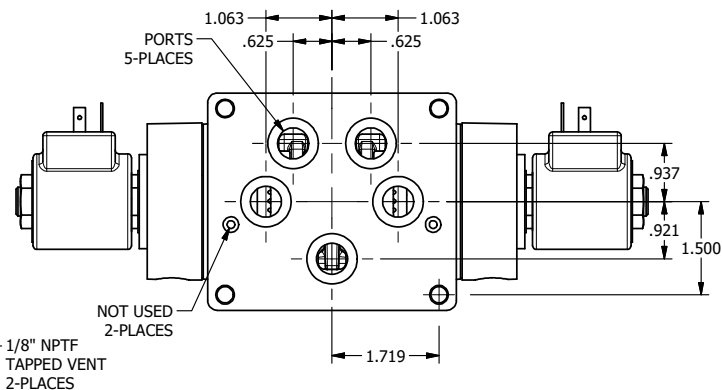

4

3

2

1

**AAA**  
PRODUCTS  
INTERNATIONAL

**AAA PRODUCTS  
INTERNATIONAL**  
7114 Harry Hines Blvd  
Dallas, TX 75235

TITLE: 1/2" SUBPLATE, DBL SOL, 3 POS,  
FLOAT SPR CTR, ISO 4400 DIN,  
LCKNG OVRD, TPD VENT

DRAWING NO.:  
DIM\_SY4PGEDOT

THE INFORMATION CONTAINED WITHIN THIS DOCUMENT IS PROPRIETARY TO AAA PRODUCTS AND MAY NOT BE DISCLOSED WITHOUT PRIOR WRITTEN CONSENT

4

3

2

B

B

A