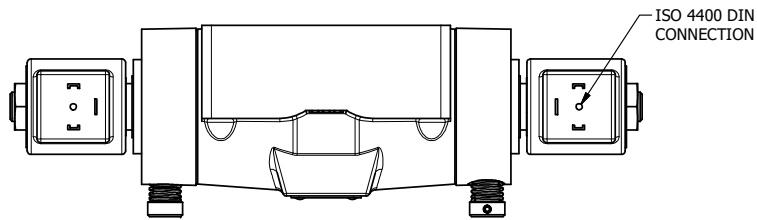

4

3

2

1

AAA
PRODUCTS
INTERNATIONAL

AAA PRODUCTS INTERNATIONAL
7114 Harry Hines Blvd
Dallas, TX 75235

TITLE: 1/2" SUBPLATE, DBL SOL, 3 POS,
FLOAT SPR CTR, ISO 4400 DIN,
NON-LCKNG OVRD, TPD VENT

DRAWING NO.:
DIM_SY4PGEDONT