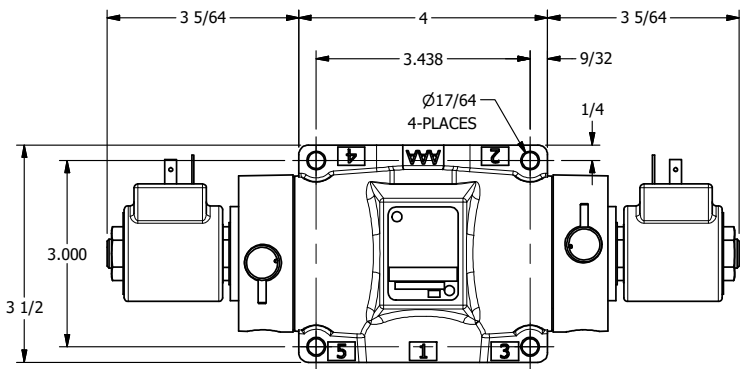

4

3

2

1

AAA
PRODUCTS
INTERNATIONAL

AAA PRODUCTS INTERNATIONAL
7114 Harry Hines Blvd
Dallas, TX 75235

TITLE: 1/2" SUBPLATE, DBL SOL, 3 POS,
FLOAT SPR CTR, ISO 4400 DIN,
NON-LCKNG OVRD, TPD VENT

DRAWING NO.:
DIM_SY4PGEDONT