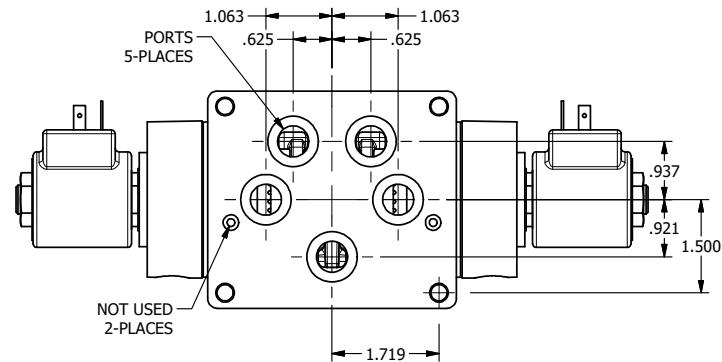

4

3

2

1

AAA
PRODUCTS
INTERNATIONAL

AAA PRODUCTS INTERNATIONAL
7114 Harry Hines Blvd
Dallas, TX 75235

TITLE: 1/2" SUBPLATE, DBL SOL, 3 POS,
FLOAT SPR CTR, ISO 4400 DIN,
NON-LCKNG OVRD, TPD VENT

DRAWING NO.:
DIM_SY4PGEDONT