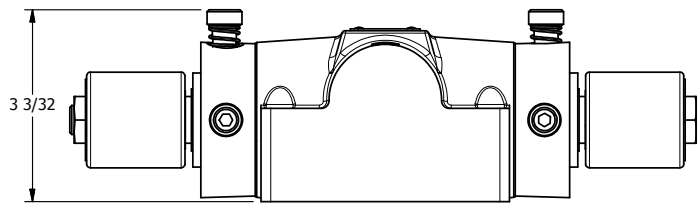

4

3

2

1

**AAA**  
PRODUCTS  
INTERNATIONAL

**AAA PRODUCTS INTERNATIONAL**  
7114 Harry Hines Blvd  
Dallas, TX 75235

TITLE:  $1/2$ " SUBPLATE, DBL SOL, 3 POS,  
SPR CTR, SOL RTRN, FLOAT CTR SPL,  
ISO 4400 DIN, LCKNG OVRD

DRAWING NO.:  
DIM\_SY4PGEDO

THE INFORMATION CONTAINED WITHIN THIS DOCUMENT IS PROPRIETARY TO AAA PRODUCTS AND MAY NOT BE DISCLOSED WITHOUT PRIOR WRITTEN CONSENT

4

3

2

1

B

B