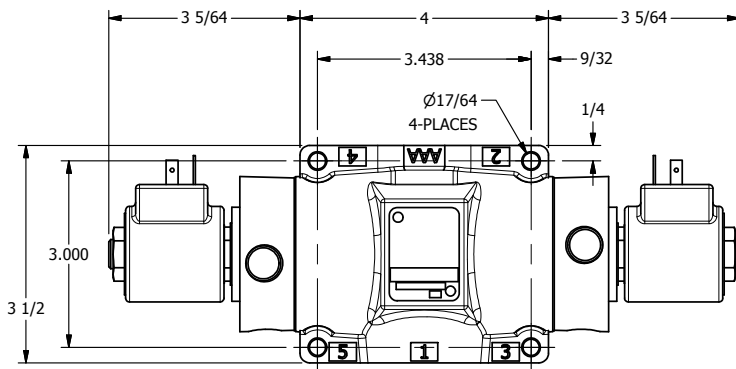

4

3

2

1

**AAA**  
PRODUCTS  
INTERNATIONAL

**AAA PRODUCTS INTERNATIONAL**  
7114 Harry Hines Blvd  
Dallas, TX 75235

TITLE:  $1/2$ " SUBPLATE, DBL SOL, 3 POS,  
SPR CTR, SOL RTRN, FLOAT CTR SPL,  
ISO 4400 DIN, LCKNG OVRD

DRAWING NO.:  
DIM\_SY4PGEDO

THE INFORMATION CONTAINED WITHIN THIS DOCUMENT IS PROPRIETARY TO AAA PRODUCTS AND MAY NOT BE DISCLOSED WITHOUT PRIOR WRITTEN CONSENT

4

3

2

1

B

B