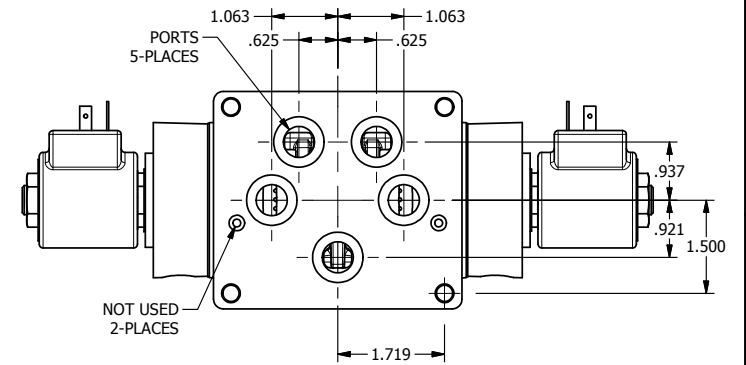

4

3

2

1

**AAA**  
PRODUCTS  
INTERNATIONAL

**AAA PRODUCTS INTERNATIONAL**  
7114 Harry Hines Blvd  
Dallas, TX 75235

TITLE:  $1/2$ " SUBPLATE, DBL SOL, 3 POS,  
SPR CTR, SOL RTRN, FLOAT CTR SPL,  
ISO 4400 DIN, LCKNG OVRD

DRAWING NO.:  
DIM\_SY4PGEDO

THE INFORMATION CONTAINED WITHIN THIS DOCUMENT IS PROPRIETARY TO AAA PRODUCTS AND MAY NOT BE DISCLOSED WITHOUT PRIOR WRITTEN CONSENT

4

3

2

1

B

B