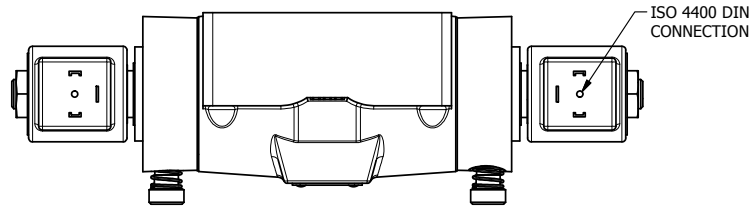

4

3

2

1

**AAA**  
PRODUCTS  
INTERNATIONAL

**AAA PRODUCTS INTERNATIONAL**  
7114 Harry Hines Blvd  
Dallas, TX 75235

TITLE:  $1/2$ " SUBPLATE, DBL SOL, 3 POS,  
SPR CTR, SOL RTRN, FLOAT CTR SPL,  
ISO 4400 DIN, LCKNG OVRD

DRAWING NO.:  
DIM\_SY4PGEDO

THE INFORMATION CONTAINED WITHIN THIS DOCUMENT IS PROPRIETARY TO AAA PRODUCTS AND MAY NOT BE DISCLOSED WITHOUT PRIOR WRITTEN CONSENT

4

3

2

1

B

B