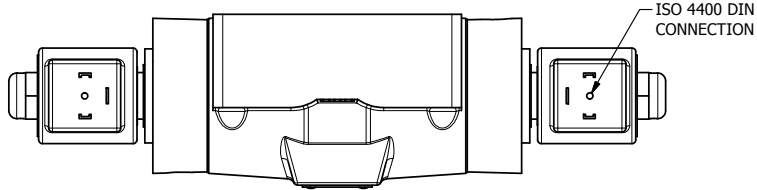

4

3

2

1

AAA
PRODUCTS
INTERNATIONAL

**AAA PRODUCTS
INTERNATIONAL**
7114 Harry Hines Blvd
Dallas, TX 75235

TITLE: $1/2$ " SUBPLATE, DBL SOL, 3 POS,
SPR CTR, SOL RTRN, FLOAT CTR SPL,
ISO 4400 DIN, DUST EXCLDR

DRAWING NO.:
DIM_SY4PGEDL