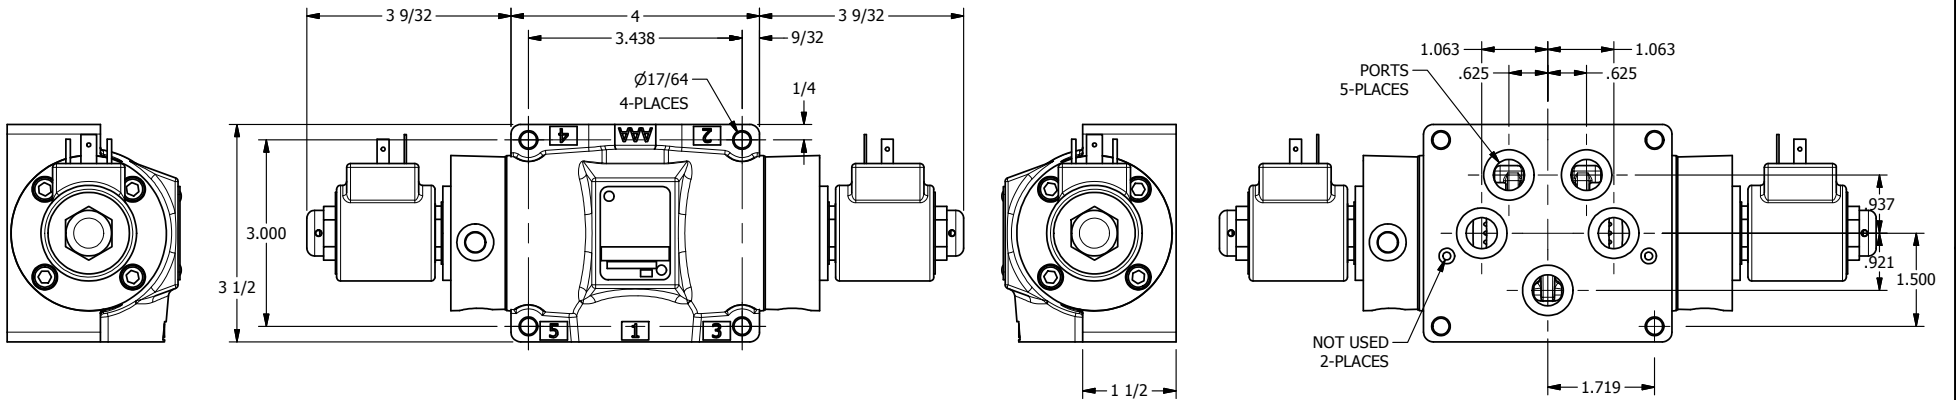

4

3

2

1

AAA
PRODUCTS
INTERNATIONAL

**AAA PRODUCTS
INTERNATIONAL**
7114 Harry Hines Blvd
Dallas, TX 75235

TITLE: $1/2$ " SUBPLATE, DBL SOL, 3 POS,
SPR CTR, SOL RTRN, FLOAT CTR SPL,
ISO 4400 DIN, DUST EXCLDR

DRAWING NO.:
DIM_SY4PGEDL