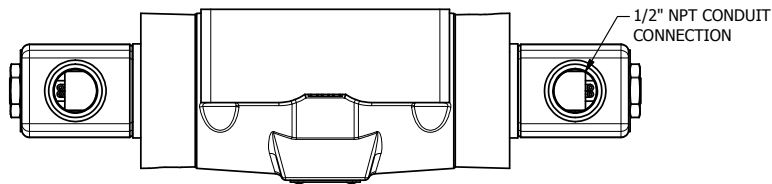

4

3

2

1

AAA
PRODUCTS
INTERNATIONAL

**AAA PRODUCTS
INTERNATIONAL**
7114 Harry Hines Blvd
Dallas, TX 75235

TITLE: 1/2" SUBPLATE, DBL SOL, 3 POS,
SPR CTR, SOL RTRN, FLOAT CTR SPL,
CLASSIC SOL

PART NO.:
DIM_SY4PG