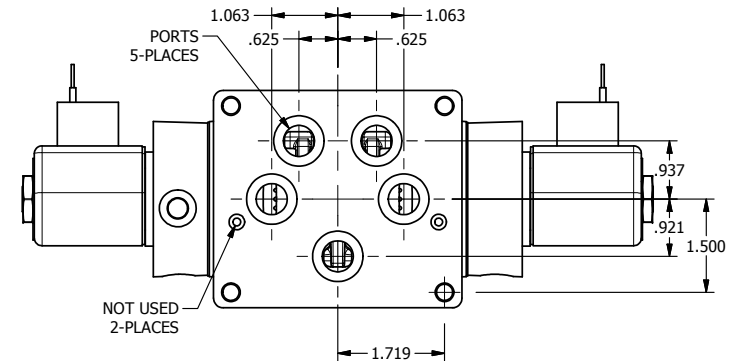

4

3

2

1

AAA
PRODUCTS
INTERNATIONAL

**AAA PRODUCTS
INTERNATIONAL**
7114 Harry Hines Blvd
Dallas, TX 75235

TITLE: 1/2" SUBPLATE, DBL SOL, 3 POS,
SPR CTR, SOL RTRN, FLOAT CTR SPL,
CLASSIC SOL

PART NO.:
DIM_SY4PG