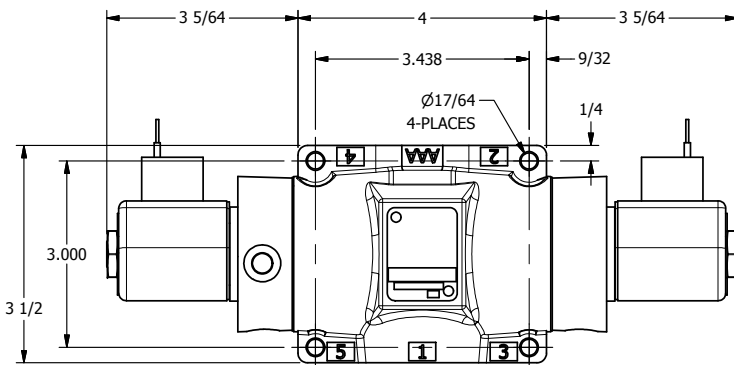

4

3

2

1

AAA
PRODUCTS
INTERNATIONAL

**AAA PRODUCTS
INTERNATIONAL**
7114 Harry Hines Blvd
Dallas, TX 75235

TITLE: 1/2" SUBPLATE, DBL SOL, 3 POS,
SPR CTR, SOL RTRN, FLOAT CTR SPL,
CLASSIC SOL

PART NO.:
DIM_SY4PG