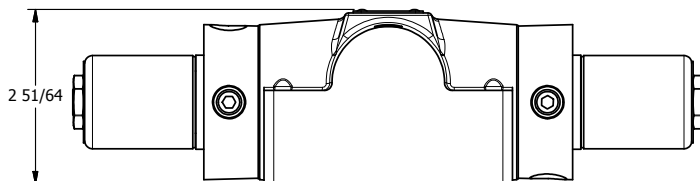

4

3

2

1

AAA
PRODUCTS
INTERNATIONAL

**AAA PRODUCTS
INTERNATIONAL**
7114 Harry Hines Blvd
Dallas, TX 75235

TITLE: 1/2" SUBPLATE, DBL SOL, 3 POS,
SPR CTR, SOL RTRN, FLOAT CTR SPL,
CLASSIC SOL

PART NO.:
DIM_SY4PG