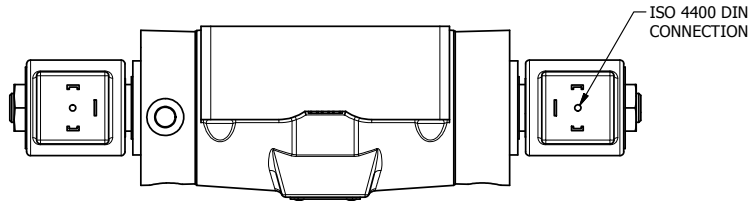

4

3

2

1

**AAA**  
PRODUCTS  
INTERNATIONAL

**AAA PRODUCTS  
INTERNATIONAL**  
7114 Harry Hines Blvd  
Dallas, TX 75235

TITLE: 1/2" SUBPLATE, DBL SOL, 3 POS,  
SPR CTR, SOL RTRN, CLSD CTR SPL,  
ISO 4400 DIN, EXT PILOT

DRAWING NO.:  
DIM\_SY4PEDZ

THE INFORMATION CONTAINED WITHIN THIS DOCUMENT IS PROPRIETARY TO AAA PRODUCTS AND MAY NOT BE DISCLOSED WITHOUT PRIOR WRITTEN CONSENT

4

3

2

1

B

B