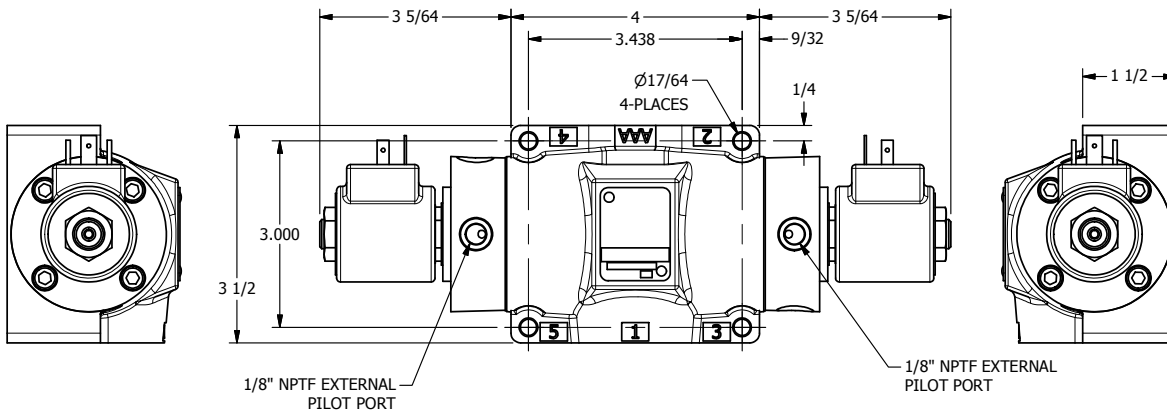

4

3

2

1

**AAA**  
PRODUCTS  
INTERNATIONAL

**AAA PRODUCTS  
INTERNATIONAL**  
7114 Harry Hines Blvd  
Dallas, TX 75235

TITLE: 1/2" SUBPLATE, DBL SOL, 3 POS,  
SPR CTR, SOL RTRN, CLSD CTR SPL,  
ISO 4400 DIN, EXT PILOT

DRAWING NO.:  
DIM\_SY4PEDZ

THE INFORMATION CONTAINED WITHIN THIS DOCUMENT IS PROPRIETARY TO AAA PRODUCTS AND MAY NOT BE DISCLOSED WITHOUT PRIOR WRITTEN CONSENT

4

3

2

1

B

B