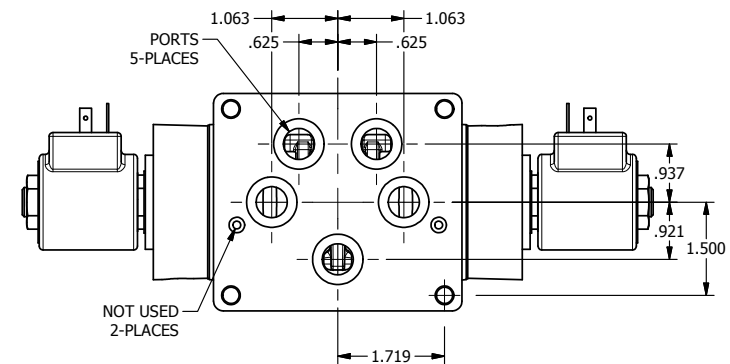

4

3

2

1

**AAA**  
PRODUCTS  
INTERNATIONAL

**AAA PRODUCTS  
INTERNATIONAL**  
7114 Harry Hines Blvd  
Dallas, TX 75235

TITLE: 1/2" SUBPLATE, DBL SOL, 3 POS,  
SPR CTR, SOL RTRN, CLSD CTR SPL,  
ISO 4400 DIN, EXT PILOT

DRAWING NO.:  
DIM\_SY4PEDZ

THE INFORMATION CONTAINED WITHIN THIS DOCUMENT IS PROPRIETARY TO AAA PRODUCTS AND MAY NOT BE DISCLOSED WITHOUT PRIOR WRITTEN CONSENT

4

3

2

1

B

B