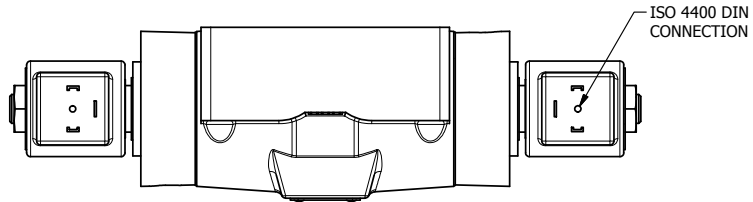

4

3

2

1

AAA
PRODUCTS
INTERNATIONAL

AAA PRODUCTS INTERNATIONAL
7114 Harry Hines Blvd
Dallas, TX 75235

TITLE: 1/2" SUBPLATE, DBL SOL, 3 POS,
SPR CTR, SOL RTRN, CLSD CTR SPL,
ISO 4400 DIN, TAPPED VENT

DRAWING NO.:
DIM_SY4PEDT