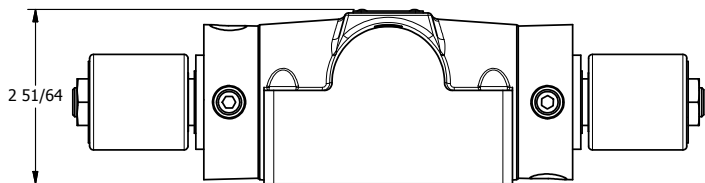

4

3

2

1

AAA
PRODUCTS
INTERNATIONAL

AAA PRODUCTS INTERNATIONAL
7114 Harry Hines Blvd
Dallas, TX 75235

TITLE: 1/2" SUBPLATE, DBL SOL, 3 POS,
SPR CTR, SOL RTRN, CLSD CTR SPL,
ISO 4400 DIN, TAPPED VENT

DRAWING NO.:
DIM_SY4PEDT