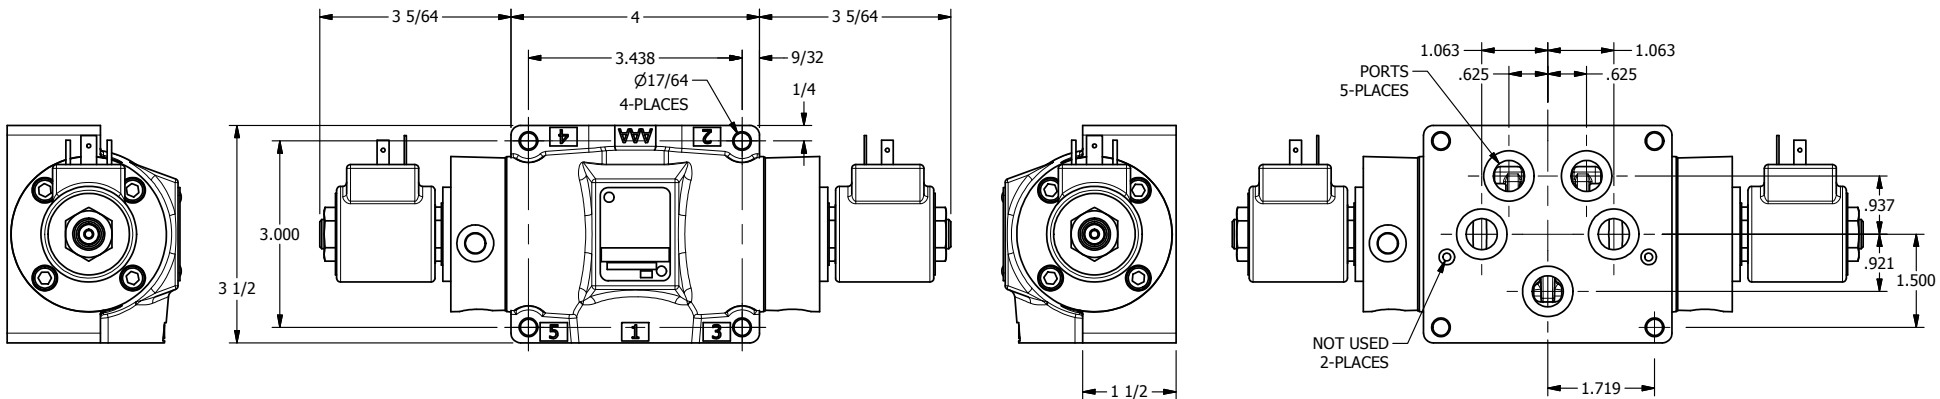

4

3

2

1

AAA
PRODUCTS
INTERNATIONAL

AAA PRODUCTS INTERNATIONAL
7114 Harry Hines Blvd
Dallas, TX 75235

TITLE: 1/2" SUBPLATE, DBL SOL, 3 POS,
SPR CTR, SOL RTRN, CLSD CTR SPL,
ISO 4400 DIN, TAPPED VENT

DRAWING NO.:
DIM_SY4PEDT