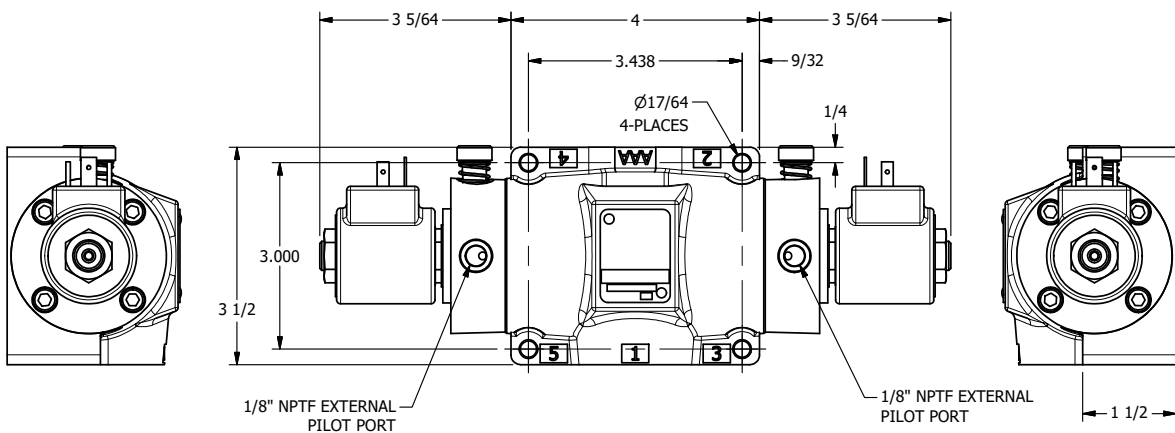

4

3

2

1

**AAA**  
 PRODUCTS  
 INTERNATIONAL  
 7114 Harry Hines Blvd  
 Dallas, TX 75235

TITLE:  $\frac{1}{2}$ " SUBPLATE, DBL SOL, 3 POS,  
 SPR CTR, SOL SHFT, CLSD CTR SPL,  
 ISO 4400, LCKNG OVRD, EXT PILOT

DRAWING NO.:  
 DIM\_SY4PEDOZ

THE INFORMATION CONTAINED WITHIN THIS DOCUMENT IS PROPRIETARY TO AAA PRODUCTS AND MAY NOT BE DISCLOSED WITHOUT PRIOR WRITTEN CONSENT

4

3

2

1

B

B