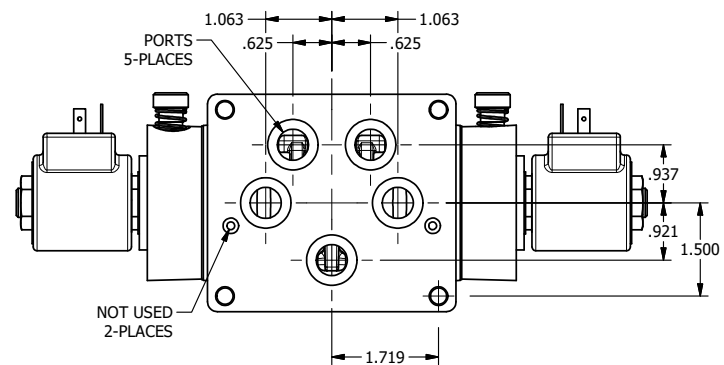

4

3

2

1

**AAA**  
 PRODUCTS  
 INTERNATIONAL  
 7114 Harry Hines Blvd  
 Dallas, TX 75235

TITLE:  $\frac{1}{2}$ " SUBPLATE, DBL SOL, 3 POS,  
 SPR CTR, SOL SHFT, CLSD CTR SPL,  
 ISO 4400, LCKNG OVRD, EXT PILOT

DRAWING NO.:  
 DIM\_SY4PEDOZ

THE INFORMATION CONTAINED WITHIN THIS DOCUMENT IS PROPRIETARY TO AAA PRODUCTS AND MAY NOT BE DISCLOSED WITHOUT PRIOR WRITTEN CONSENT

4

3

2

1

B

B