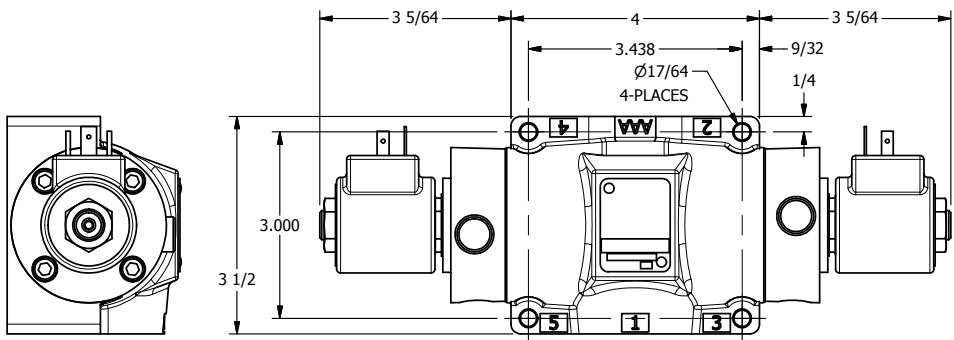

4

3

2

1

AAA
PRODUCTS
INTERNATIONAL

AAA PRODUCTS INTERNATIONAL
7114 Harry Hines Blvd
Dallas, TX 75235

TITLE: 1/2" SUBPLATE, DBL SOL, 3 POS,
SPR CTR, SOL RTRN, CLSD CTR SPL,
ISO 4400 DIN, PUSH OVRD

DRAWING NO.:
DIM_SY4PEDOP