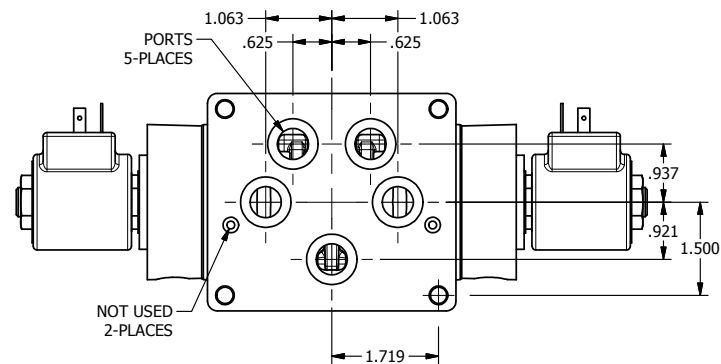

4

3

2

1

AAA
PRODUCTS
INTERNATIONAL

AAA PRODUCTS INTERNATIONAL
7114 Harry Hines Blvd
Dallas, TX 75235

TITLE: 1/2" SUBPLATE, DBL SOL, 3 POS,
SPR CTR, SOL RTRN, CLSD CTR SPL,
ISO 4400 DIN, PUSH OVRD

DRAWING NO.:
DIM_SY4PEDOP