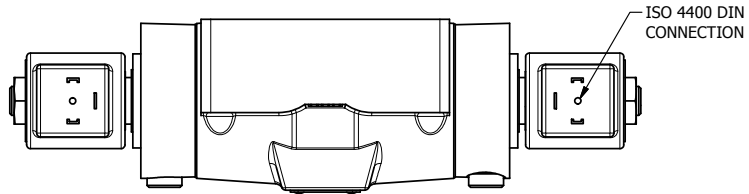

4

3

2

1

AAA
PRODUCTS
INTERNATIONAL

AAA PRODUCTS INTERNATIONAL
7114 Harry Hines Blvd
Dallas, TX 75235

TITLE: 1/2" SUBPLATE, DBL SOL, 3 POS,
SPR CTR, SOL RTRN, CLSD CTR SPL,
ISO 4400 DIN, PUSH OVRD

DRAWING NO.:
DIM_SY4PEDOP