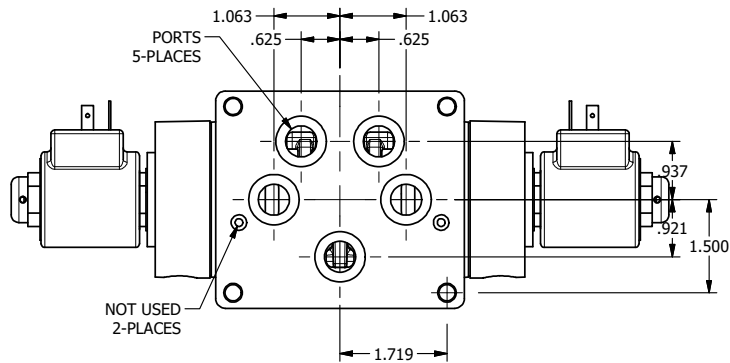

4

3

2

1

AAA
PRODUCTS
INTERNATIONAL

AAA PRODUCTS INTERNATIONAL
7114 Harry Hines Blvd
Dallas, TX 75235

TITLE: $1/2$ " SUBPLATE, DBL SOL, 3 POS,
CLSD SPR CTR, ISO 4400 DIN,
NON-LCKNG OVRD, EXCLDR

DRAWING NO.:
DIM_SY4PEDONL