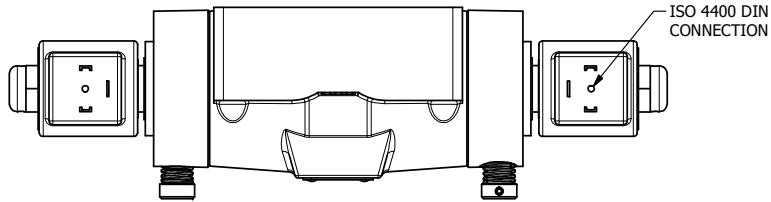

4

3

2

1

AAA
PRODUCTS
INTERNATIONAL

AAA PRODUCTS INTERNATIONAL
7114 Harry Hines Blvd
Dallas, TX 75235

TITLE: $1/2$ " SUBPLATE, DBL SOL, 3 POS,
CLSD SPR CTR, ISO 4400 DIN,
NON-LCKNG OVRD, EXCLDR

DRAWING NO.:
DIM_SY4PEDONL