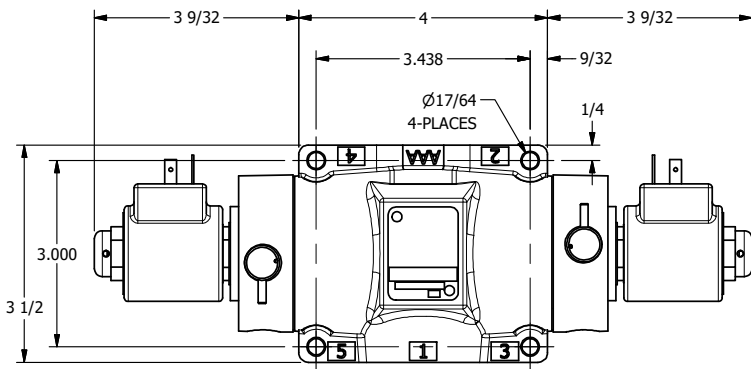

4

3

2

1

AAA
PRODUCTS
INTERNATIONAL

AAA PRODUCTS INTERNATIONAL
7114 Harry Hines Blvd
Dallas, TX 75235

TITLE: $1/2$ " SUBPLATE, DBL SOL, 3 POS,
CLSD SPR CTR, ISO 4400 DIN,
NON-LCKNG OVRD, EXCLDR

DRAWING NO.:
DIM_SY4PEDONL