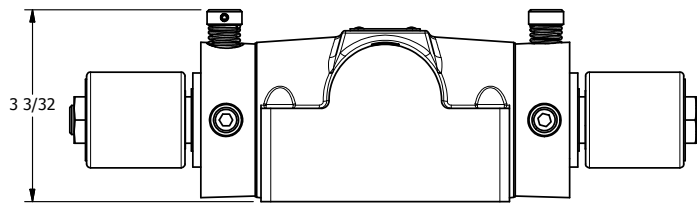

4

3

2

1

AAA
PRODUCTS
INTERNATIONAL

AAA PRODUCTS INTERNATIONAL
7114 Harry Hines Blvd
Dallas, TX 75235

TITLE: $1/2$ " SUBPLATE, DBL SOL, 3 POS,
SPR CTR, SOL RTRN, CLSD CTR SPL,
ISO 4400 DIN, NON-LCKNG OVRD

DRAWING NO.:
DIM_SY4PEDON