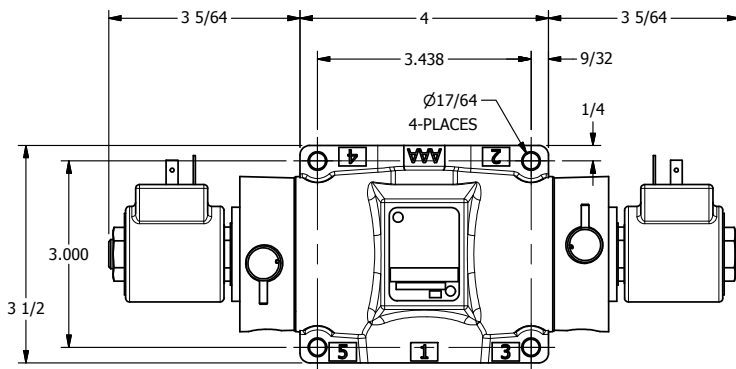

4

3

2

1

AAA
PRODUCTS
INTERNATIONAL

AAA PRODUCTS INTERNATIONAL
7114 Harry Hines Blvd
Dallas, TX 75235

TITLE: $1/2$ " SUBPLATE, DBL SOL, 3 POS,
SPR CTR, SOL RTRN, CLSD CTR SPL,
ISO 4400 DIN, NON-LCKNG OVRD

DRAWING NO.:
DIM_SY4PEDON