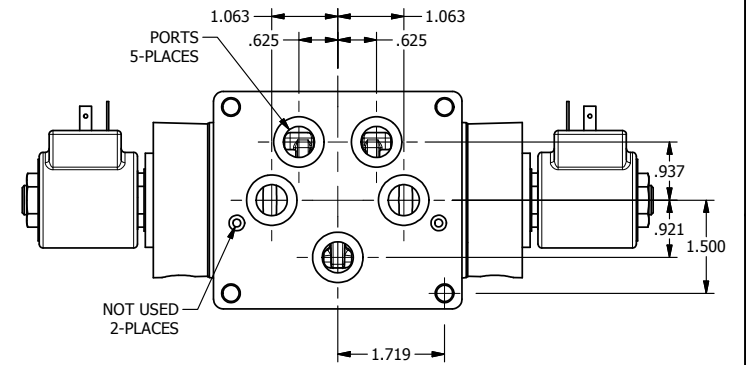

4

3

2

1

AAA
PRODUCTS
INTERNATIONAL

AAA PRODUCTS INTERNATIONAL
7114 Harry Hines Blvd
Dallas, TX 75235

TITLE: $1/2$ " SUBPLATE, DBL SOL, 3 POS,
SPR CTR, SOL RTRN, CLSD CTR SPL,
ISO 4400 DIN, NON-LCKNG OVRD

DRAWING NO.:
DIM_SY4PEDON