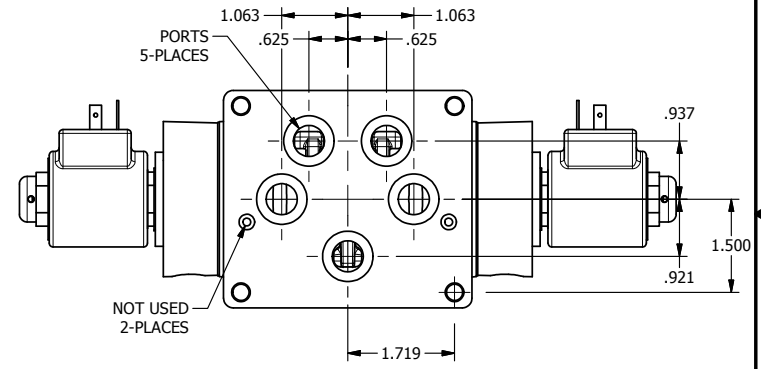

4

3

2

1

AAA PRODUCTS INTERNATIONAL
7114 Harry Hines Blvd
Dallas, TX 75235

TITLE: 1/2" SUBPLATE, DBL SOL, 3 POS,
SPR CTR, CLSD CTR SPL, ISO 4400,
LCKNG OVRD, DUST EXCLDR

DRAWING NO.:
DIM_SY4PEDOL

THE INFORMATION CONTAINED WITHIN THIS DOCUMENT IS PROPRIETARY TO AAA PRODUCTS AND MAY NOT BE DISCLOSED WITHOUT PRIOR WRITTEN CONSENT