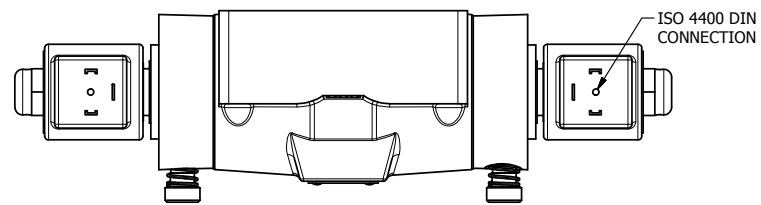

4

3

2

1

AAA PRODUCTS INTERNATIONAL
7114 Harry Hines Blvd
Dallas, TX 75235

TITLE: 1/2" SUBPLATE, DBL SOL, 3 POS,
SPR CTR, CLSD CTR SPL, ISO 4400,
LCKNG OVRD, DUST EXCLDR

DRAWING NO.:
DIM_SY4PEDOL

THE INFORMATION CONTAINED WITHIN THIS DOCUMENT IS PROPRIETARY TO AAA PRODUCTS AND MAY NOT BE DISCLOSED WITHOUT PRIOR WRITTEN CONSENT