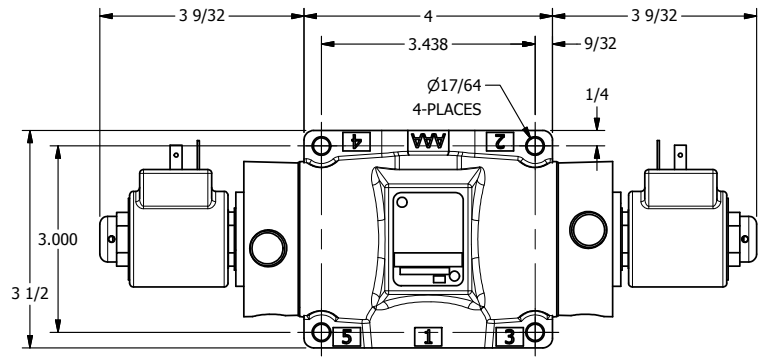

4

3

2

1

AAA PRODUCTS INTERNATIONAL
7114 Harry Hines Blvd
Dallas, TX 75235

TITLE: 1/2" SUBPLATE, DBL SOL, 3 POS,
SPR CTR, CLSD CTR SPL, ISO 4400,
LCKNG OVRD, DUST EXCLDR

DRAWING NO.:
DIM_SY4PEDOL

THE INFORMATION CONTAINED WITHIN THIS DOCUMENT IS PROPRIETARY TO AAA PRODUCTS AND MAY NOT BE DISCLOSED WITHOUT PRIOR WRITTEN CONSENT