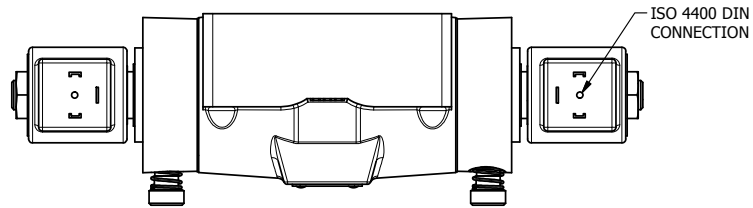

4

3

2

1

AAA
PRODUCTS
INTERNATIONAL

**AAA PRODUCTS
INTERNATIONAL**
7114 Harry Hines Blvd
Dallas, TX 75235

TITLE: $1/2$ " SUBPLATE, DBL SOL, 3 POS,
SPR CTR, SOL RTRN, CLSD CTR SPL,
ISO 4400 DIN, LCKNG OVRD

DRAWING NO.:
DIM_SY4PEDO