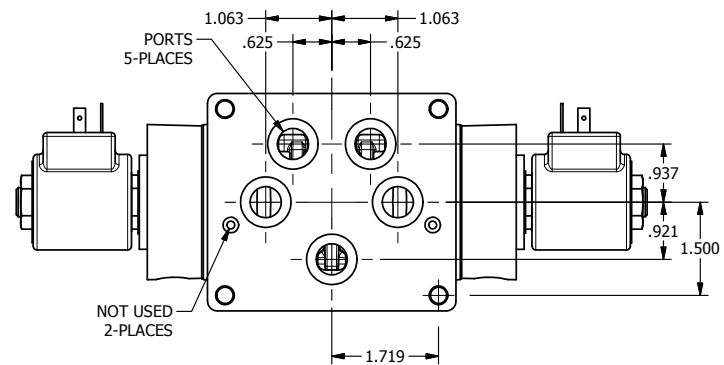

4

3

2

1

AAA
PRODUCTS
INTERNATIONAL

**AAA PRODUCTS
INTERNATIONAL**
7114 Harry Hines Blvd
Dallas, TX 75235

TITLE: $1/2$ " SUBPLATE, DBL SOL, 3 POS,
SPR CTR, SOL RTRN, CLSD CTR SPL,
ISO 4400 DIN, LCKNG OVRD

DRAWING NO.:
DIM_SY4PEDO