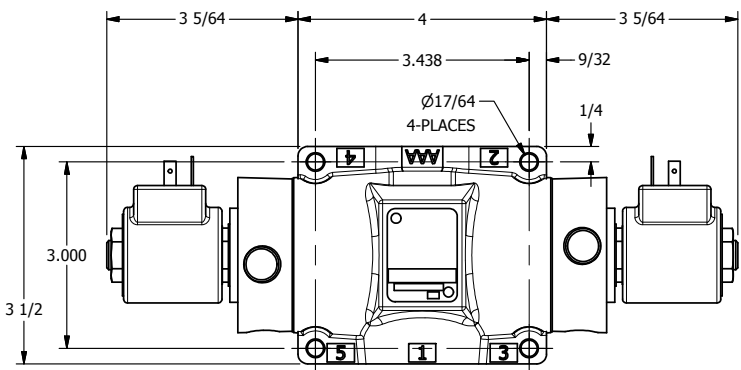

4

3

2

1

AAA
PRODUCTS
INTERNATIONAL

**AAA PRODUCTS
INTERNATIONAL**
7114 Harry Hines Blvd
Dallas, TX 75235

TITLE: $1/2$ " SUBPLATE, DBL SOL, 3 POS,
SPR CTR, SOL RTRN, CLSD CTR SPL,
ISO 4400 DIN, LCKNG OVRD

DRAWING NO.:
DIM_SY4PEDO