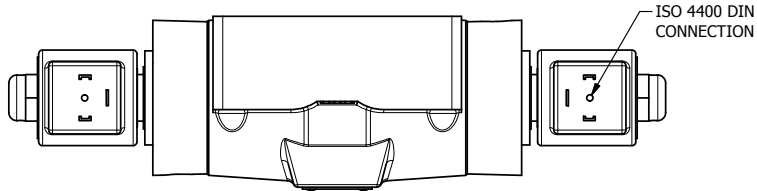

4

3

2

1

AAA
PRODUCTS
INTERNATIONAL

**AAA PRODUCTS
INTERNATIONAL**
7114 Harry Hines Blvd
Dallas, TX 75235

TITLE: $\frac{1}{2}$ " SUBPLATE, DBL SOL, 3 POS,
SPR CTR, SOL RTRN, CLSD CTR SPL,
ISO 4400 DIN, DUST EXCLDR

DRAWING NO.:
DIM_SY4PEDL

THE INFORMATION CONTAINED WITHIN THIS DOCUMENT IS PROPRIETARY TO AAA PRODUCTS AND MAY NOT BE DISCLOSED WITHOUT PRIOR WRITTEN CONSENT

4

3

2

1