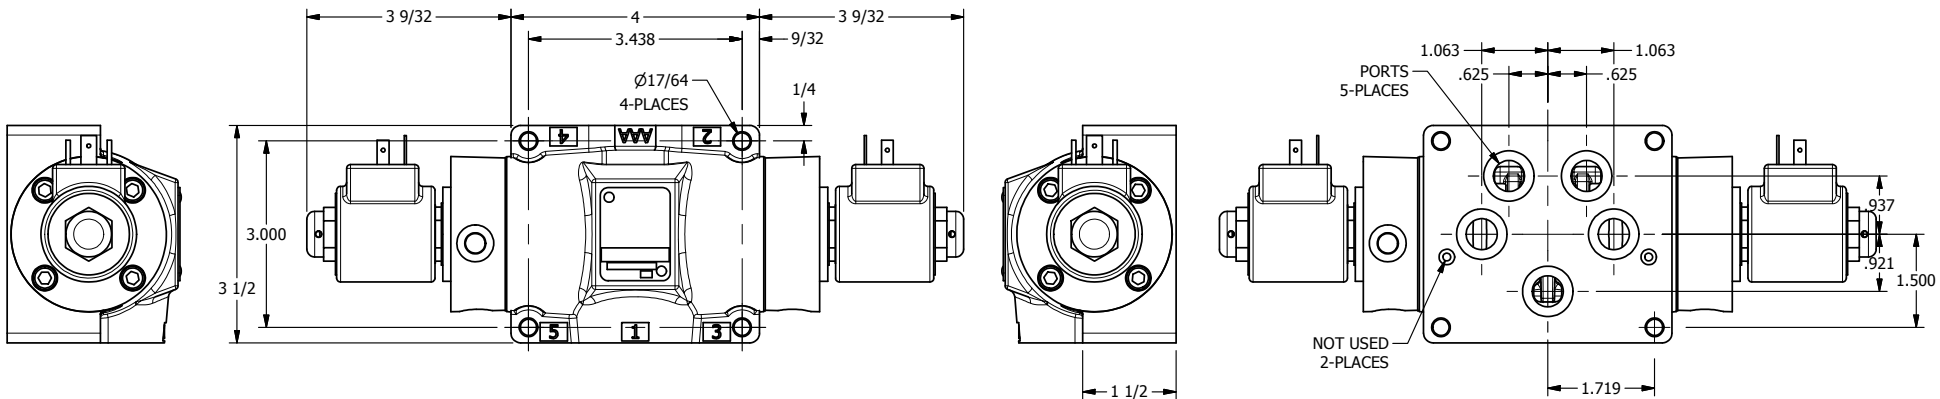

4

3

2

1

AAA
PRODUCTS
INTERNATIONAL

**AAA PRODUCTS
INTERNATIONAL**
7114 Harry Hines Blvd
Dallas, TX 75235

TITLE: $\frac{1}{2}$ " SUBPLATE, DBL SOL, 3 POS,
SPR CTR, SOL RTRN, CLSD CTR SPL,
ISO 4400 DIN, DUST EXCLDR

DRAWING NO.:
DIM_SY4PEDL

THE INFORMATION CONTAINED WITHIN THIS DOCUMENT IS PROPRIETARY TO AAA PRODUCTS AND MAY NOT BE DISCLOSED WITHOUT PRIOR WRITTEN CONSENT

4

3

2

1