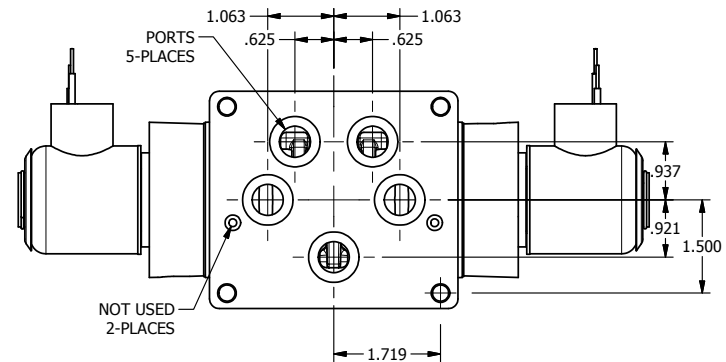

4

3

2

1

**AAA**  
PRODUCTS  
INTERNATIONAL

**AAA PRODUCTS  
INTERNATIONAL**  
7114 Harry Hines Blvd  
Dallas, TX 75235

TITLE: 1/2" SUBPLATE, DBL SOL, 3 POS,  
SPR CTR, SOL RTRN, REGEN CTR SPL,  
EXPL PROOF, EXT PILOT

DRAWING NO.:  
DIM\_SY4PDXZ

THE INFORMATION CONTAINED WITHIN THIS DOCUMENT IS PROPRIETARY TO AAA PRODUCTS AND MAY NOT BE DISCLOSED WITHOUT PRIOR WRITTEN CONSENT

4

3

2

1

B

B