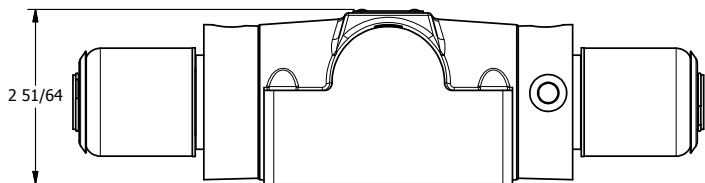

4

3

2

1

**AAA**  
PRODUCTS  
INTERNATIONAL

**AAA PRODUCTS  
INTERNATIONAL**  
7114 Harry Hines Blvd  
Dallas, TX 75235

TITLE: 1/2" SUBPLATE, DBL SOL, 3 POS,  
SPR CTR, SOL RTRN, REGEN CTR SPL,  
EXPL PROOF, EXT PILOT

DRAWING NO.:  
DIM\_SY4PDXZ

THE INFORMATION CONTAINED WITHIN THIS DOCUMENT IS PROPRIETARY TO AAA PRODUCTS AND MAY NOT BE DISCLOSED WITHOUT PRIOR WRITTEN CONSENT

4

3

2

1

B

B