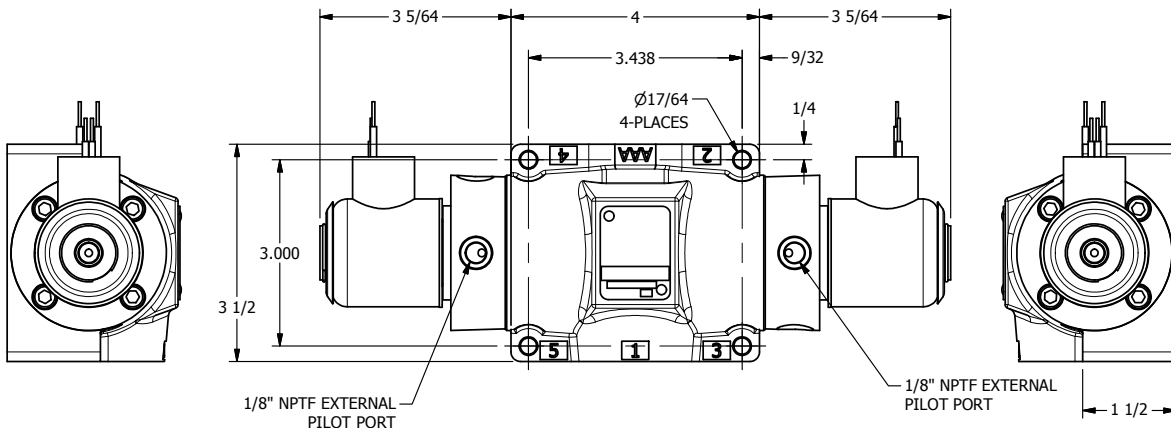

4

3

2

1

**AAA**  
PRODUCTS  
INTERNATIONAL

**AAA PRODUCTS  
INTERNATIONAL**  
7114 Harry Hines Blvd  
Dallas, TX 75235

TITLE: 1/2" SUBPLATE, DBL SOL, 3 POS,  
SPR CTR, SOL RTRN, REGEN CTR SPL,  
EXPL PROOF, EXT PILOT

DRAWING NO.:  
DIM\_SY4PDXZ

THE INFORMATION CONTAINED WITHIN THIS DOCUMENT IS PROPRIETARY TO AAA PRODUCTS AND MAY NOT BE DISCLOSED WITHOUT PRIOR WRITTEN CONSENT

4

3

2

1

B

B