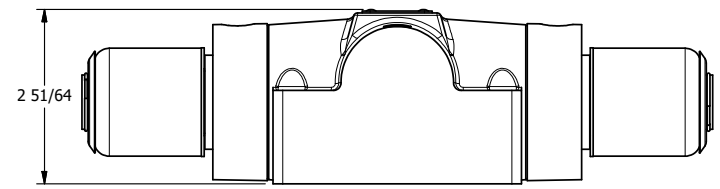

4

3

2

1

**AAA**  
PRODUCTS  
INTERNATIONAL

**AAA PRODUCTS INTERNATIONAL**  
7114 Harry Hines Blvd  
Dallas, TX 75235

TITLE: 1/2" SUBPLATE, DBL SOL, 3 POS,  
SPR CTR, SOL SHFT, FLOAT CTR SPL,  
EXPL PROOF, LCKNG OVRD, EXT PILOT