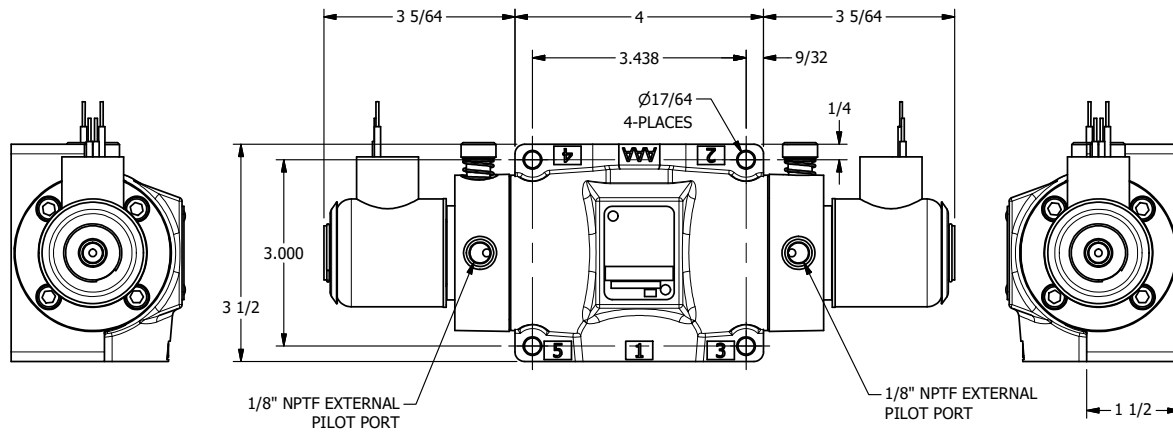

4

3

2

1

**AAA**  
PRODUCTS  
INTERNATIONAL

**AAA PRODUCTS INTERNATIONAL**  
7114 Harry Hines Blvd  
Dallas, TX 75235

TITLE: 1/2" SUBPLATE, DBL SOL, 3 POS,  
SPR CTR, SOL SHFT, FLOAT CTR SPL,  
EXPL PROOF, LCKNG OVRD, EXT PILOT