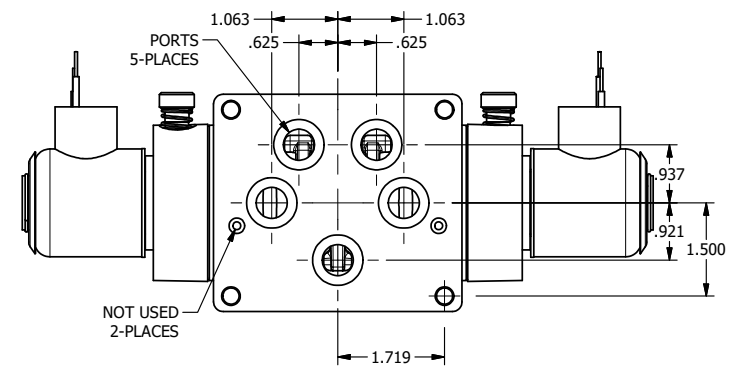

4

3

2

1

**AAA**  
PRODUCTS  
INTERNATIONAL

**AAA PRODUCTS INTERNATIONAL**  
7114 Harry Hines Blvd  
Dallas, TX 75235

TITLE: 1/2" SUBPLATE, DBL SOL, 3 POS,  
SPR CTR, SOL SHFT, FLOAT CTR SPL,  
EXPL PROOF, LCKNG OVRD, EXT PILOT

DRAWING NO.:  
DIM\_SY4PDXOZ

THE INFORMATION CONTAINED WITHIN THIS DOCUMENT IS PROPRIETARY TO AAA PRODUCTS AND MAY NOT BE DISCLOSED WITHOUT PRIOR WRITTEN CONSENT

4

3

2

1

B

B