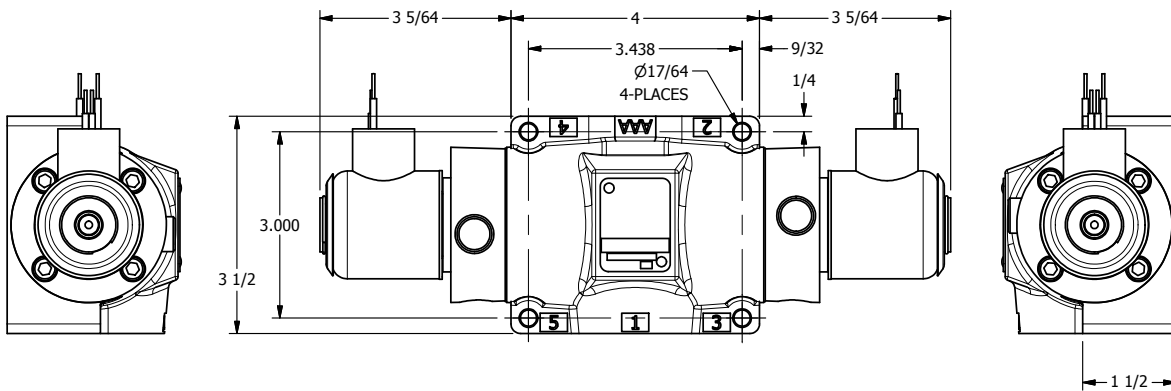

4

3

2

1

AAA
PRODUCTS
INTERNATIONAL

AAA PRODUCTS INTERNATIONAL
7114 Harry Hines Blvd
Dallas, TX 75235

TITLE: 1/2" SUBPLATE, DBL SOL, 3 POS,
SPR CTR, SOL RTRN, REGEN CTR SPL,
EXPL PROOF, PUSH OVRD

DRAWING NO.:
DIM_SY4PDXOP