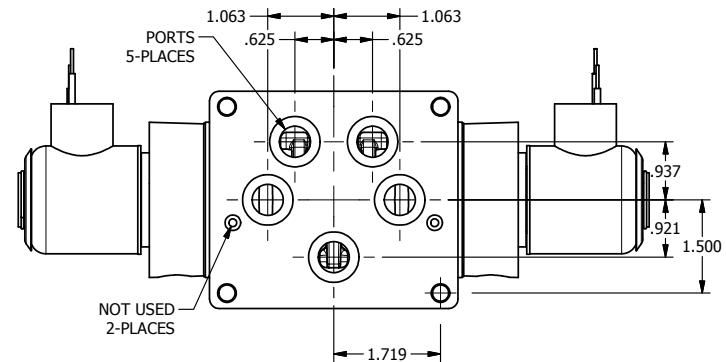

4

3

2

1

AAA
PRODUCTS
INTERNATIONAL

AAA PRODUCTS INTERNATIONAL
7114 Harry Hines Blvd
Dallas, TX 75235

TITLE: 1/2" SUBPLATE, DBL SOL, 3 POS,
SPR CTR, SOL RTRN, REGEN CTR SPL,
EXPL PROOF, PUSH OVRD

DRAWING NO.:
DIM_SY4PDXOP