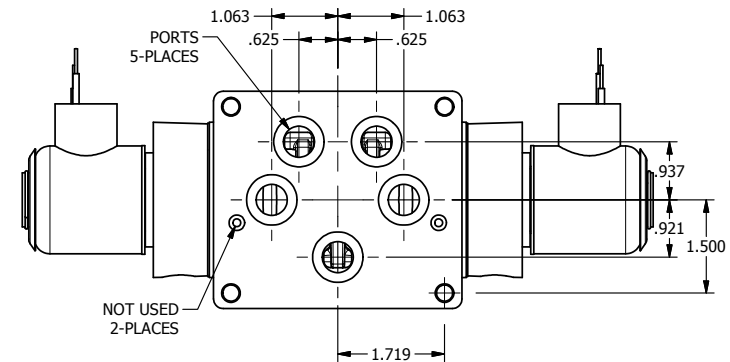

4

3

2

1

**AAA**  
PRODUCTS  
INTERNATIONAL

**AAA PRODUCTS  
INTERNATIONAL**  
7114 Harry Hines Blvd  
Dallas, TX 75235

TITLE: 1/2" SUBPLATE, DBL SOL, 3 POS,  
SPR CTR, SOL RTRN, REGEN CTR SPL,  
EXPL PROOF, NON-LCKNG OVRD

DRAWING NO.:  
DIM\_SY4PDXON

THE INFORMATION CONTAINED WITHIN THIS DOCUMENT IS PROPRIETARY TO AAA PRODUCTS AND MAY NOT BE DISCLOSED WITHOUT PRIOR WRITTEN CONSENT

4

3

2

1