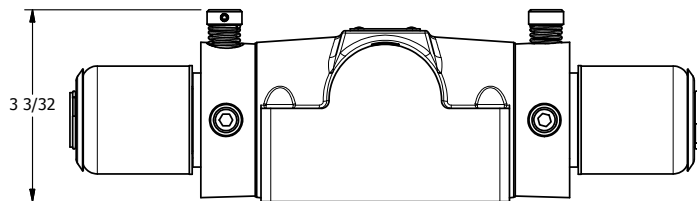

4

3

2

1

**AAA**  
PRODUCTS  
INTERNATIONAL

**AAA PRODUCTS  
INTERNATIONAL**  
7114 Harry Hines Blvd  
Dallas, TX 75235

TITLE: 1/2" SUBPLATE, DBL SOL, 3 POS,  
SPR CTR, SOL RTRN, REGEN CTR SPL,  
EXPL PROOF, NON-LCKNG OVRD

DRAWING NO.:  
DIM\_SY4PDXON

THE INFORMATION CONTAINED WITHIN THIS DOCUMENT IS PROPRIETARY TO AAA PRODUCTS AND MAY NOT BE DISCLOSED WITHOUT PRIOR WRITTEN CONSENT

4

3

2

1