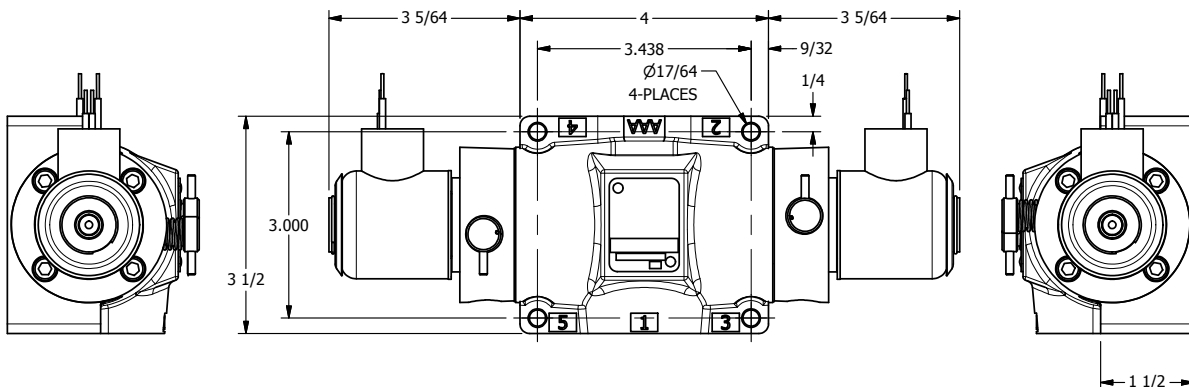

4

3

2

1

**AAA**  
PRODUCTS  
INTERNATIONAL

**AAA PRODUCTS  
INTERNATIONAL**  
7114 Harry Hines Blvd  
Dallas, TX 75235

TITLE: 1/2" SUBPLATE, DBL SOL, 3 POS,  
SPR CTR, SOL RTRN, REGEN CTR SPL,  
EXPL PROOF, NON-LCKNG OVRD

DRAWING NO.:  
DIM\_SY4PDXON

THE INFORMATION CONTAINED WITHIN THIS DOCUMENT IS PROPRIETARY TO AAA PRODUCTS AND MAY NOT BE DISCLOSED WITHOUT PRIOR WRITTEN CONSENT

4

3

2

1