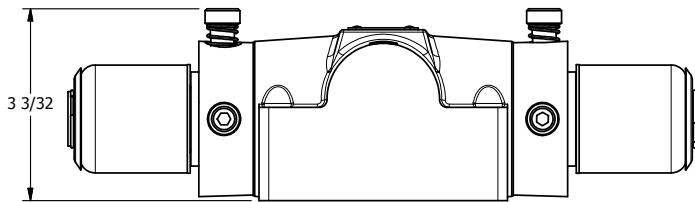

4

3

2

1

AAA
PRODUCTS
INTERNATIONAL

AAA PRODUCTS INTERNATIONAL
7114 Harry Hines Blvd
Dallas, TX 75235

TITLE: 1/2" SUBPLATE, DBL SOL, 3 POS,
SPR CTR, SOL RTRN, REGEN CTR SPL,
EXPL PROOF, LCKNG OVRD

DRAWING NO.:
DIM_SY4PDXO