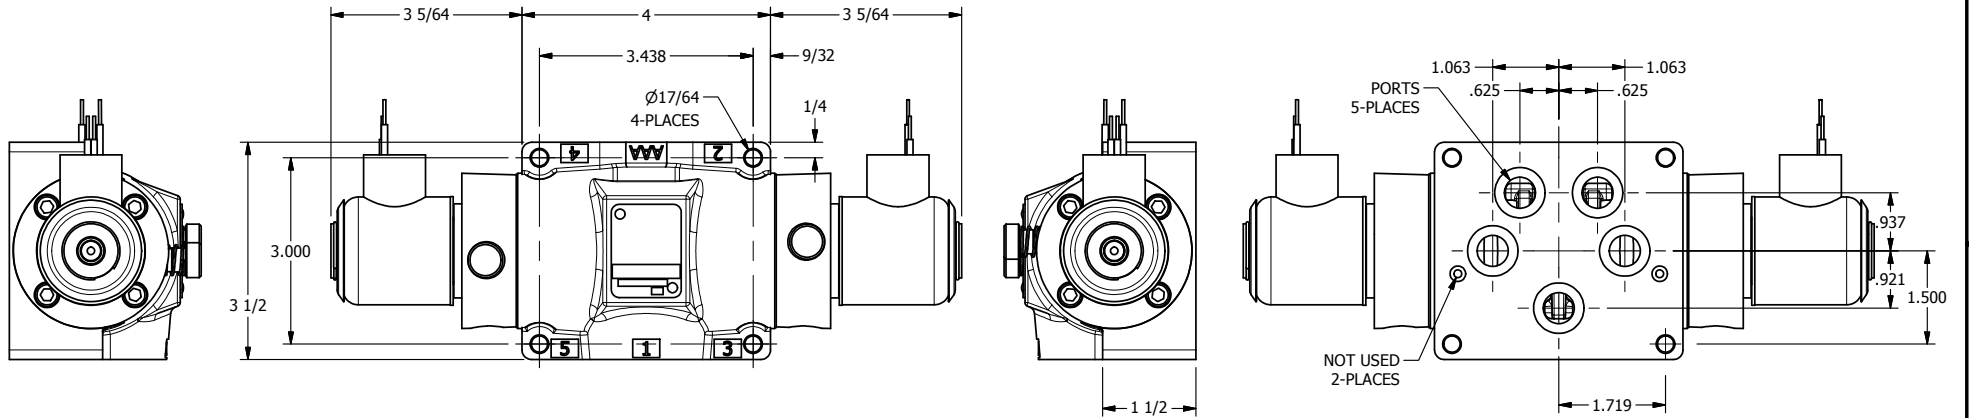

4

3

2

1

AAA
PRODUCTS
INTERNATIONAL

AAA PRODUCTS INTERNATIONAL
7114 Harry Hines Blvd
Dallas, TX 75235

TITLE: 1/2" SUBPLATE, DBL SOL, 3 POS,
SPR CTR, SOL RTRN, REGEN CTR SPL,
EXPL PROOF, LCKNG OVRD

DRAWING NO.:
DIM_SY4PDXO