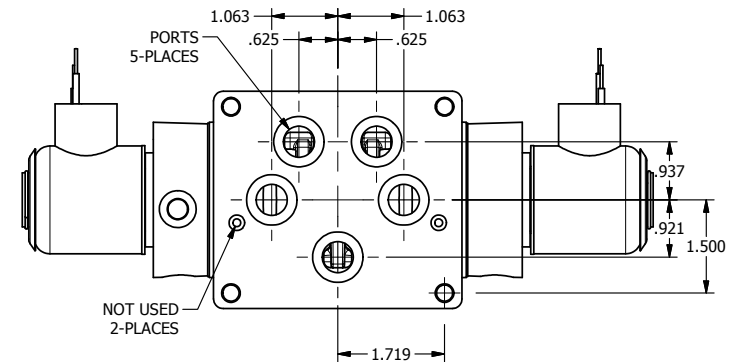

4

3

2

1

TITLE: 1/2" SUBPLATE, DBL SOL, 3 POS,
SPR CTR, SOL RTRN, REGEN CTR SPL,
EXPL PROOF

PART NO.:
DIM_SY4PDX

THE INFORMATION CONTAINED WITHIN THIS DOCUMENT IS PROPRIETARY TO AAA PRODUCTS AND MAY NOT BE DISCLOSED WITHOUT PRIOR WRITTEN CONSENT