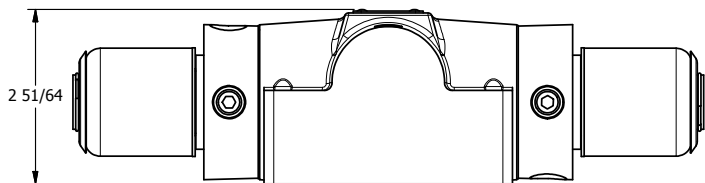

4

3

2

1

TITLE: 1/2" SUBPLATE, DBL SOL, 3 POS,
SPR CTR, SOL RTRN, REGEN CTR SPL,
EXPL PROOF

PART NO.:
DIM_SY4PDX

THE INFORMATION CONTAINED WITHIN THIS DOCUMENT IS PROPRIETARY TO AAA PRODUCTS AND MAY NOT BE DISCLOSED WITHOUT PRIOR WRITTEN CONSENT