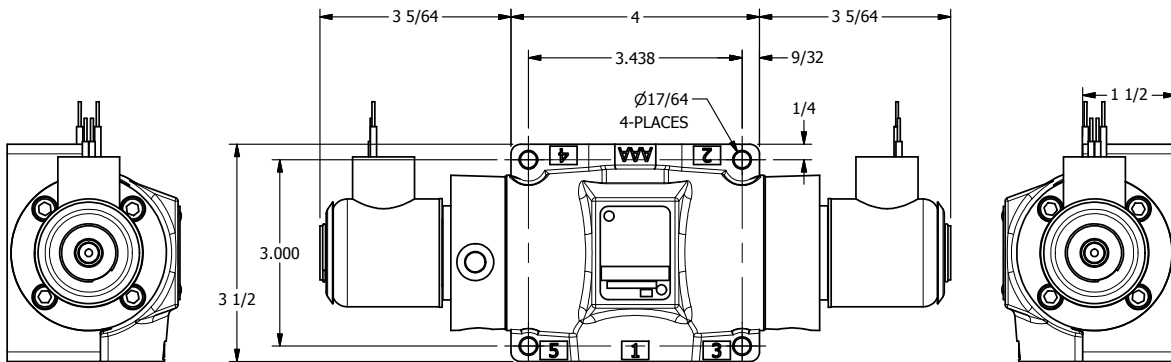

4

3

2

1

TITLE: 1/2" SUBPLATE, DBL SOL, 3 POS,
SPR CTR, SOL RTRN, REGEN CTR SPL,
EXPL PROOF

PART NO.:
DIM_SY4PDX

THE INFORMATION CONTAINED WITHIN THIS DOCUMENT IS PROPRIETARY TO AAA PRODUCTS AND MAY NOT BE DISCLOSED WITHOUT PRIOR WRITTEN CONSENT