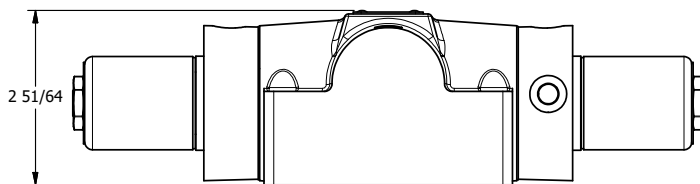

4

3

2

1

**AAA**  
PRODUCTS  
INTERNATIONAL

**AAA PRODUCTS  
INTERNATIONAL**  
7114 Harry Hines Blvd  
Dallas, TX 75235

TITLE: 1/2" SUBPLATE, DBL SOL, 3 POS,  
SPR CTR, SOL RTRN, REGEN CTR SPL,  
CLASSIC SOL, TAPPED VENT, EXT PILOT

DRAWING NO.:  
DIM\_SY4PDTZ

THE INFORMATION CONTAINED WITHIN THIS DOCUMENT IS PROPRIETARY TO AAA PRODUCTS AND MAY NOT BE DISCLOSED WITHOUT PRIOR WRITTEN CONSENT

4

3

2

1

B

B