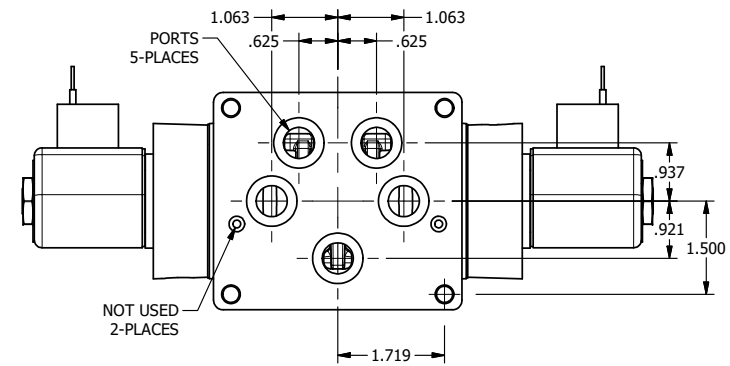

4

3

2

1

**AAA**  
PRODUCTS  
INTERNATIONAL

**AAA PRODUCTS  
INTERNATIONAL**  
7114 Harry Hines Blvd  
Dallas, TX 75235

TITLE: 1/2" SUBPLATE, DBL SOL, 3 POS,  
SPR CTR, SOL RTRN, REGEN CTR SPL,  
CLASSIC SOL, TAPPED VENT, EXT PILOT

DRAWING NO.:  
DIM\_SY4PDTZ

THE INFORMATION CONTAINED WITHIN THIS DOCUMENT IS PROPRIETARY TO AAA PRODUCTS AND MAY NOT BE DISCLOSED WITHOUT PRIOR WRITTEN CONSENT

4

3

2

1

B

B