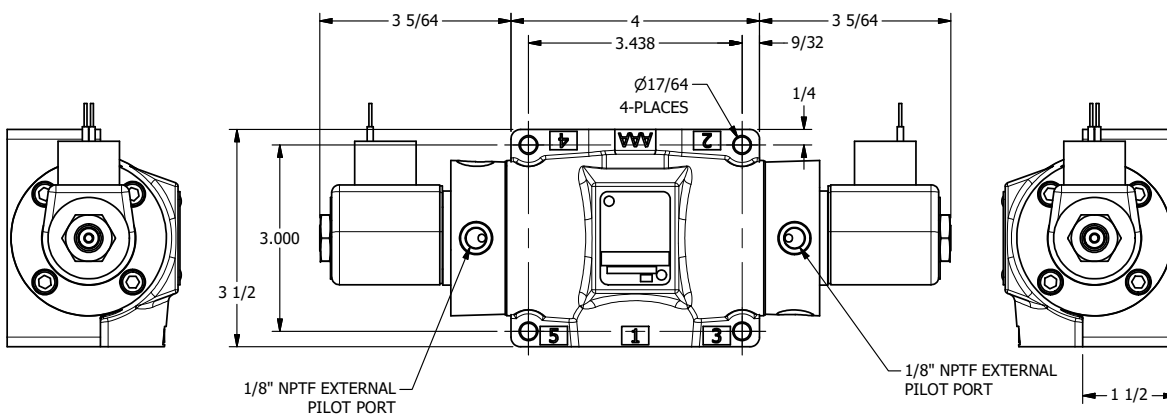

4

3

2

1

**AAA**  
PRODUCTS  
INTERNATIONAL

**AAA PRODUCTS  
INTERNATIONAL**  
7114 Harry Hines Blvd  
Dallas, TX 75235

TITLE: 1/2" SUBPLATE, DBL SOL, 3 POS,  
SPR CTR, SOL RTRN, REGEN CTR SPL,  
CLASSIC SOL, TAPPED VENT, EXT PILOT

DRAWING NO.:  
DIM\_SY4PDTZ

THE INFORMATION CONTAINED WITHIN THIS DOCUMENT IS PROPRIETARY TO AAA PRODUCTS AND MAY NOT BE DISCLOSED WITHOUT PRIOR WRITTEN CONSENT

4

3

2

1

B

B