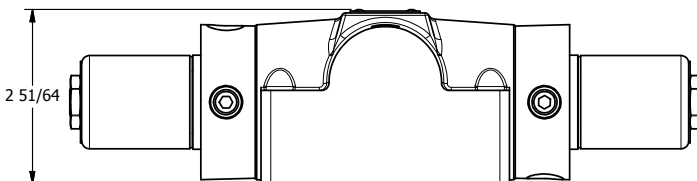

4

3

2

1

B

B

A

A

A

A

4

3

2

1

AAA
PRODUCTS
INTERNATIONAL

**AAA PRODUCTS
INTERNATIONAL**
7114 Harry Hines Blvd
Dallas, TX 75235

TITLE: 1/2" SUBPLATE, DBL SOL, 3 POS,
SPR CTR, SOL RTRN, REGEN CTR SPL,
CLASSIC SOL, TAPPED VENT

DRAWING NO.:
DIM_SY4PDT

THE INFORMATION CONTAINED WITHIN THIS DOCUMENT IS PROPRIETARY TO AAA PRODUCTS AND MAY NOT BE DISCLOSED WITHOUT PRIOR WRITTEN CONSENT