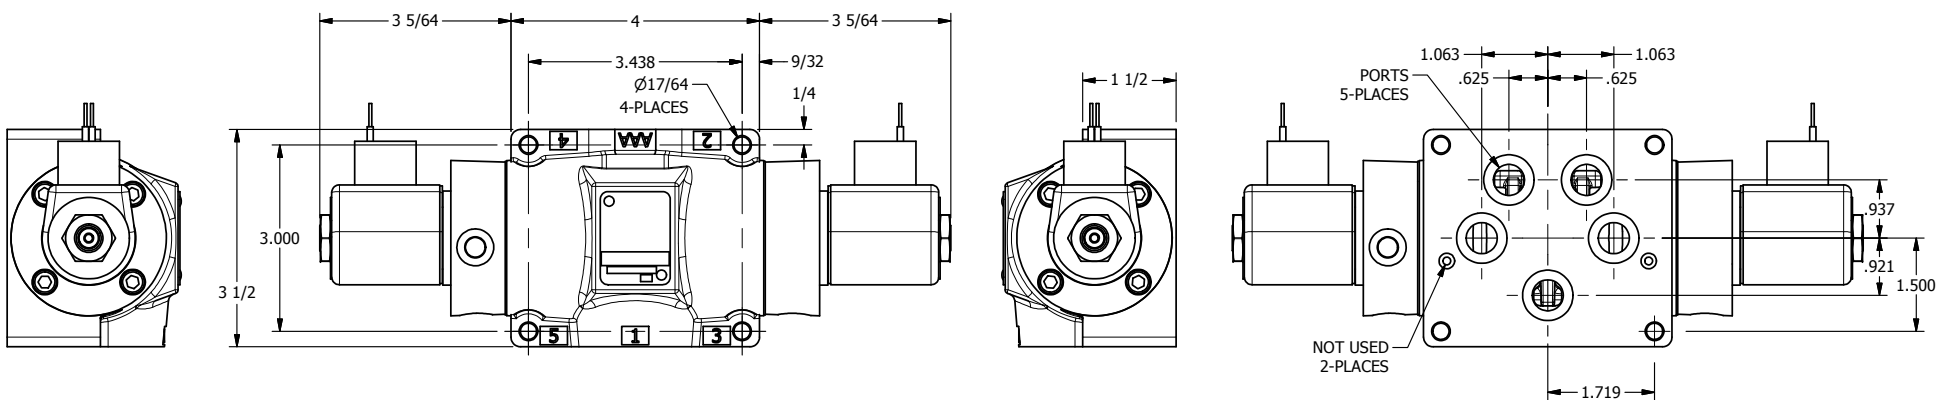

4

3

2

1

B

B

A

A

A

A

4

3

2

1

AAA
PRODUCTS
INTERNATIONAL

**AAA PRODUCTS
INTERNATIONAL**
7114 Harry Hines Blvd
Dallas, TX 75235

TITLE: 1/2" SUBPLATE, DBL SOL, 3 POS,
SPR CTR, SOL RTRN, REGEN CTR SPL,
CLASSIC SOL, TAPPED VENT

DRAWING NO.:
DIM_SY4PDT

THE INFORMATION CONTAINED WITHIN THIS DOCUMENT IS PROPRIETARY TO AAA PRODUCTS AND MAY NOT BE DISCLOSED WITHOUT PRIOR WRITTEN CONSENT