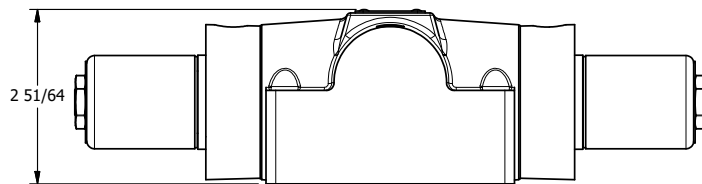

4

3

2

1

AAA
PRODUCTS
INTERNATIONAL

AAA PRODUCTS INTERNATIONAL
7114 Harry Hines Blvd
Dallas, TX 75235

TITLE: 1/2" SUBPLATE, DBL SOL, 3 POS,
SPR CTR, SOL SHFT, CLSD CTR SPL,
CLASSIC SOL, LCKNG OVRD, EXT PILOT

DRAWING NO.:
DIM_SY4PDOZ

THE INFORMATION CONTAINED WITHIN THIS DOCUMENT IS PROPRIETARY TO AAA PRODUCTS AND MAY NOT BE DISCLOSED WITHOUT PRIOR WRITTEN CONSENT

4

3

2

1

B

B