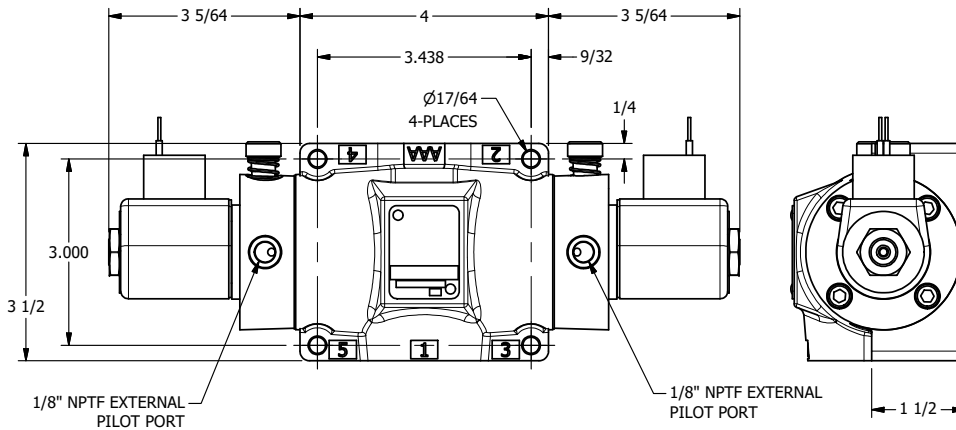

4

3

2

1

AAA
PRODUCTS
INTERNATIONAL

AAA PRODUCTS INTERNATIONAL
7114 Harry Hines Blvd
Dallas, TX 75235

TITLE: 1/2" SUBPLATE, DBL SOL, 3 POS,
SPR CTR, SOL SHFT, CLSD CTR SPL,
CLASSIC SOL, LCKNG OVRD, EXT PILOT

DRAWING NO.:
DIM_SY4PDOZ

THE INFORMATION CONTAINED WITHIN THIS DOCUMENT IS PROPRIETARY TO AAA PRODUCTS AND MAY NOT BE DISCLOSED WITHOUT PRIOR WRITTEN CONSENT

4

3

2

1

B

B