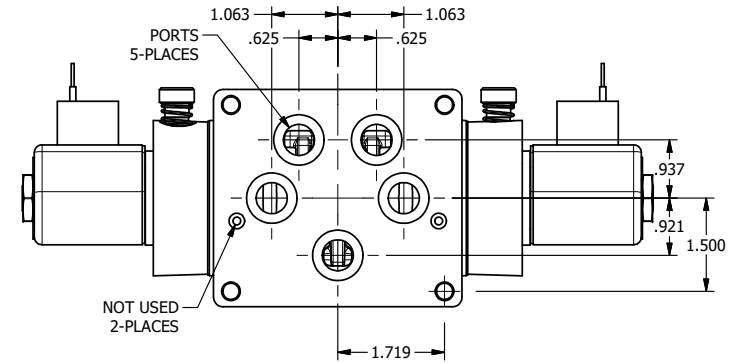

4

3

2

1

AAA
PRODUCTS
INTERNATIONAL

AAA PRODUCTS INTERNATIONAL
7114 Harry Hines Blvd
Dallas, TX 75235

TITLE: 1/2" SUBPLATE, DBL SOL, 3 POS,
SPR CTR, SOL SHFT, CLSD CTR SPL,
CLASSIC SOL, LCKNG OVRD, EXT PILOT

DRAWING NO.:
DIM_SY4PDOZ

THE INFORMATION CONTAINED WITHIN THIS DOCUMENT IS PROPRIETARY TO AAA PRODUCTS AND MAY NOT BE DISCLOSED WITHOUT PRIOR WRITTEN CONSENT

4

3

2

1

B

B