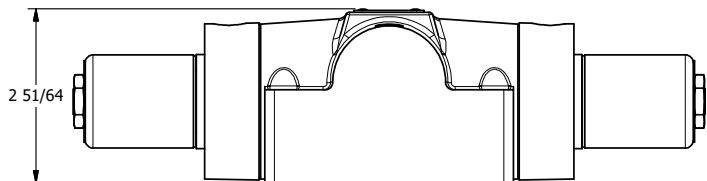

4

3

2

1

1/8" NPTF VENT

1/8" NPTF EXTERNAL PILOT PORT

1/8" NPTF EXTERNAL PILOT PORT

1 1/2

AAA
PRODUCTS
INTERNATIONAL

**AAA PRODUCTS
INTERNATIONAL**
7114 Harry Hines Blvd
Dallas, TX 75235

TITLE: 1/2" SUBPLATE, DBL SOL, 3 POS,
REGEN SPR CTR, CLASSIC SOL,
LCKNG OVRD, THD VENT, EXT PILOT

DRAWING NO.:
DIM_SY4PDOTZ