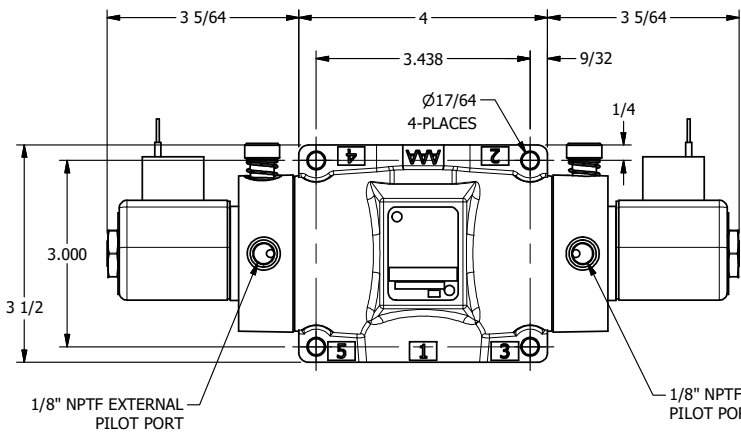

4

3

2

1

1/8" NPTF VENT

1/8" NPTF EXTERNAL PILOT PORT

1/8" NPTF EXTERNAL PILOT PORT

1 1/2

AAA
PRODUCTS
INTERNATIONAL

**AAA PRODUCTS
INTERNATIONAL**
7114 Harry Hines Blvd
Dallas, TX 75235

TITLE: 1/2" SUBPLATE, DBL SOL, 3 POS,
REGEN SPR CTR, CLASSIC SOL,
LCKNG OVRD, THD VENT, EXT PILOT

DRAWING NO.:
DIM_SY4PDOTZ