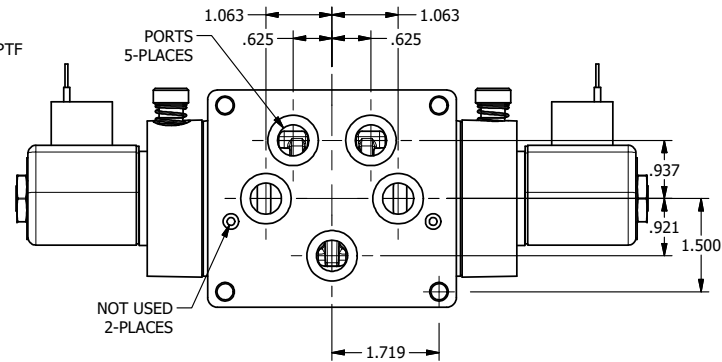

4

3

2

1

1/8" NPTF VENT

1/8" NPTF EXTERNAL PILOT PORT

1/8" NPTF EXTERNAL PILOT PORT

1 1/2

AAA
PRODUCTS
INTERNATIONAL

**AAA PRODUCTS
INTERNATIONAL**
7114 Harry Hines Blvd
Dallas, TX 75235

TITLE: 1/2" SUBPLATE, DBL SOL, 3 POS,
REGEN SPR CTR, CLASSIC SOL,
LCKNG OVRD, THD VENT, EXT PILOT

DRAWING NO.:
DIM_SY4PDOTZ