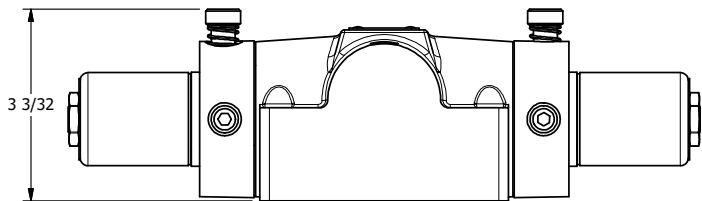

4

3

2

1

AAA
PRODUCTS
INTERNATIONAL

AAA PRODUCTS INTERNATIONAL
7114 Harry Hines Blvd
Dallas, TX 75235

TITLE: 1/2" SUBPLATE, DBL SOL, 3 POS,
REGEN SPR CTR, CLASSIC SOL,
LCKNG OVRD, THD VENT

DRAWING NO.:
DIM_SY4PDOT