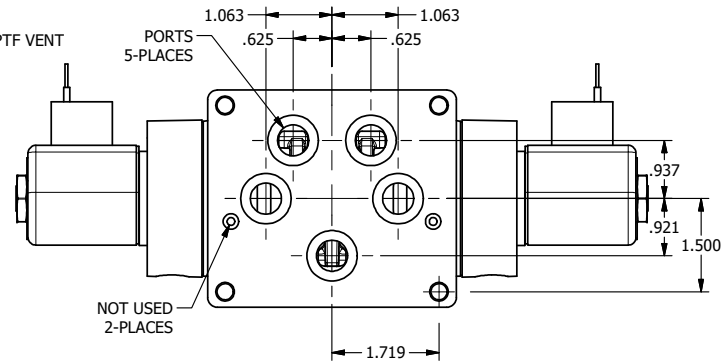

4

3

2

1

AAA
PRODUCTS
INTERNATIONAL

AAA PRODUCTS INTERNATIONAL
7114 Harry Hines Blvd
Dallas, TX 75235

TITLE: 1/2" SUBPLATE, DBL SOL, 3 POS,
REGEN SPR CTR, CLASSIC SOL,
LCKNG OVRD, THD VENT

DRAWING NO.:
DIM_SY4PDOT