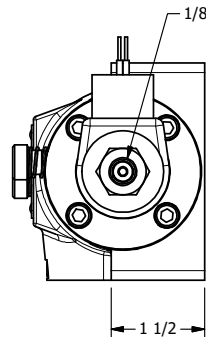

4

3

2

1

AAA
PRODUCTS
INTERNATIONAL

AAA PRODUCTS INTERNATIONAL
7114 Harry Hines Blvd
Dallas, TX 75235

TITLE: 1/2" SUBPLATE, DBL SOL, 3 POS,
REGEN SPR CTR, CLASSIC SOL,
LCKNG OVRD, THD VENT

DRAWING NO.:
DIM_SY4PDOT