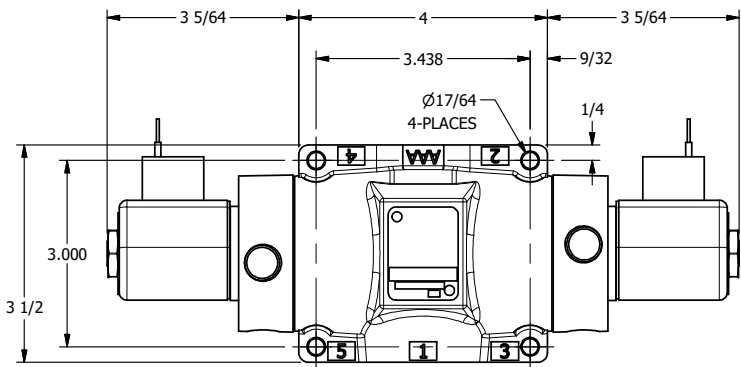

4

3

2

1

AAA
PRODUCTS
INTERNATIONAL

AAA PRODUCTS INTERNATIONAL
7114 Harry Hines Blvd
Dallas, TX 75235

TITLE: 1/2" SUBPLATE, DBL SOL, 3 POS,
REGEN SPR CTR, CLASSIC SOL,
LCKNG OVRD, THD VENT

DRAWING NO.:
DIM_SY4PDOT