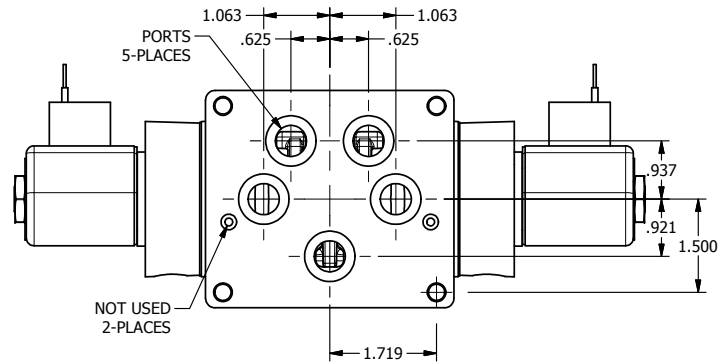

4

3

2

1

AAA
PRODUCTS
INTERNATIONAL

AAA PRODUCTS INTERNATIONAL
7114 Harry Hines Blvd
Dallas, TX 75235

TITLE: 1/2" SUBPLATE, DBL SOL, 3 POS,
SPR CTR, SOL RTRN, REGEN CTR SPL,
CLASSIC SOL, PUSH OVRD

DRAWING NO.:
DIM_SY4PDOP