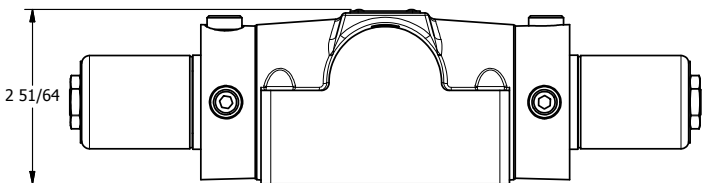

4

3

2

1

AAA
PRODUCTS
INTERNATIONAL

AAA PRODUCTS INTERNATIONAL
7114 Harry Hines Blvd
Dallas, TX 75235

TITLE: 1/2" SUBPLATE, DBL SOL, 3 POS,
SPR CTR, SOL RTRN, REGEN CTR SPL,
CLASSIC SOL, PUSH OVRD

DRAWING NO.:
DIM_SY4PDOP