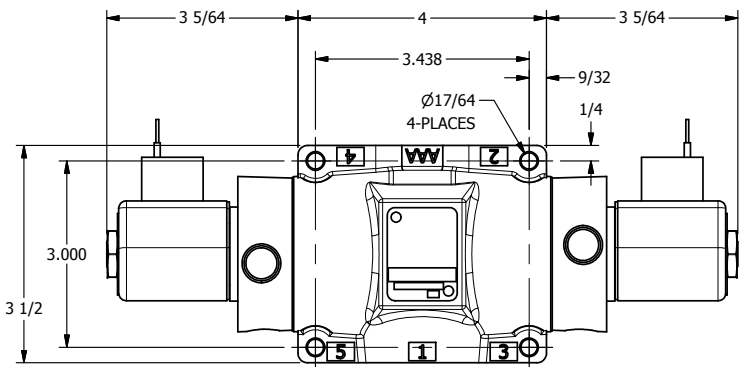

4

3

2

1

AAA
PRODUCTS
INTERNATIONAL

AAA PRODUCTS INTERNATIONAL
7114 Harry Hines Blvd
Dallas, TX 75235

TITLE: 1/2" SUBPLATE, DBL SOL, 3 POS,
SPR CTR, SOL RTRN, REGEN CTR SPL,
CLASSIC SOL, PUSH OVRD

DRAWING NO.:
DIM_SY4PDOP