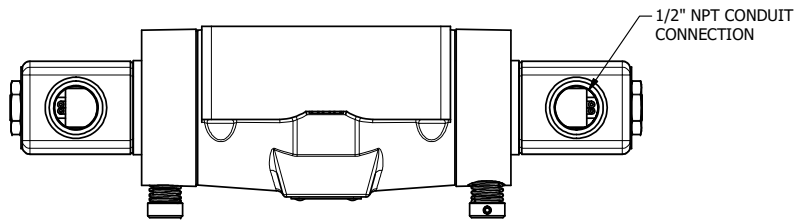

4

3

2

1

1/8" NPTF TAPPED VENT 2-PLACES

1 1/2