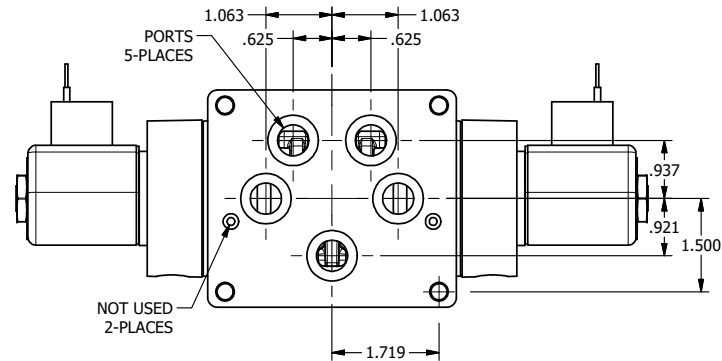

AAA
PRODUCTS
INTERNATIONAL

AAA PRODUCTS INTERNATIONAL
7114 Harry Hines Blvd
Dallas, TX 75235

TITLE: 1/2" SUBPLATE, DBL SOL, 3 POS,
REGEN SPR CTR, CLASSIC,
NON-LCKNG OVRD, TPD VENT

DRAWING NO.:
DIM_SY4PDONT

THE INFORMATION CONTAINED WITHIN THIS DOCUMENT IS PROPRIETARY TO AAA PRODUCTS AND MAY NOT BE DISCLOSED WITHOUT PRIOR WRITTEN CONSENT

4

3

2

1