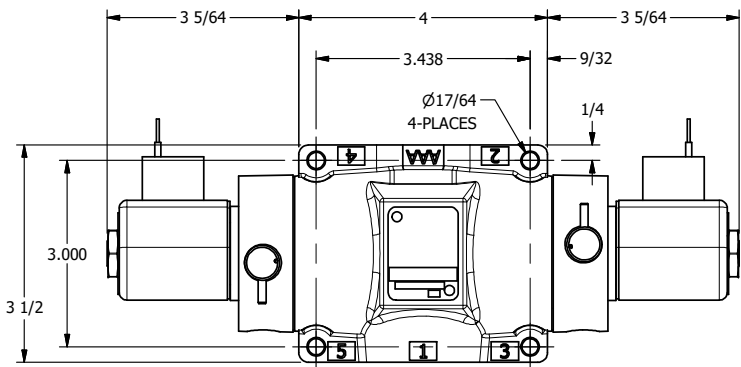

4

3

2

1

1/8" NPTF TAPPED VENT 2-PLACES

1 1/2

AAA
PRODUCTS
INTERNATIONAL

AAA PRODUCTS INTERNATIONAL
7114 Harry Hines Blvd
Dallas, TX 75235

TITLE: 1/2" SUBPLATE, DBL SOL, 3 POS,
REGEN SPR CTR, CLASSIC,
NON-LCKNG OVRD, TPD VENT

DRAWING NO.:
DIM_SY4PDONT

THE INFORMATION CONTAINED WITHIN THIS DOCUMENT IS PROPRIETARY TO AAA PRODUCTS AND MAY NOT BE DISCLOSED WITHOUT PRIOR WRITTEN CONSENT