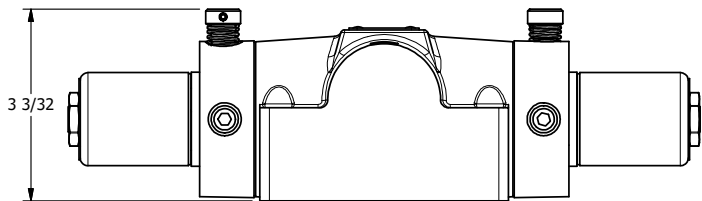

4

3

2

1

1/8" NPTF TAPPED VENT 2-PLACES

1 1/2

AAA
PRODUCTS
INTERNATIONAL

AAA PRODUCTS INTERNATIONAL
7114 Harry Hines Blvd
Dallas, TX 75235

TITLE: 1/2" SUBPLATE, DBL SOL, 3 POS,
REGEN SPR CTR, CLASSIC,
NON-LCKNG OVRD, TPD VENT

DRAWING NO.:
DIM_SY4PDONT

THE INFORMATION CONTAINED WITHIN THIS DOCUMENT IS PROPRIETARY TO AAA PRODUCTS AND MAY NOT BE DISCLOSED WITHOUT PRIOR WRITTEN CONSENT