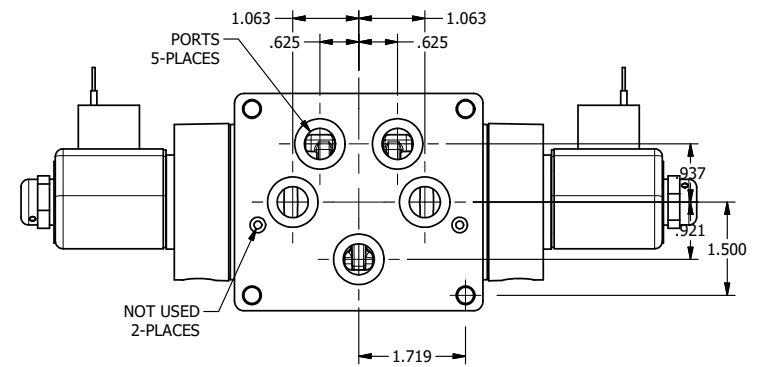

4

3

2

1

**AAA**  
PRODUCTS  
INTERNATIONAL

**AAA PRODUCTS INTERNATIONAL**  
7114 Harry Hines Blvd  
Dallas, TX 75235

TITLE: 1/2" SUBPLATE, DBL SOL, 3 POS,  
REGEN SPR CTR, CLASSIC,  
NON-LCKNG OVRD, EXCLDR

DRAWING NO.:  
DIM\_SY4PDONL