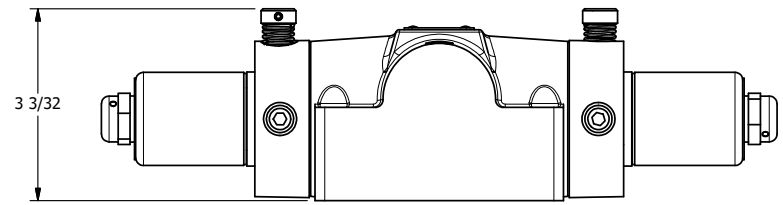

4

3

2

1

**AAA**  
PRODUCTS  
INTERNATIONAL

**AAA PRODUCTS INTERNATIONAL**  
7114 Harry Hines Blvd  
Dallas, TX 75235

TITLE: 1/2" SUBPLATE, DBL SOL, 3 POS,  
REGEN SPR CTR, CLASSIC,  
NON-LCKNG OVRD, EXCLDR

DRAWING NO.:  
DIM\_SY4PDONL