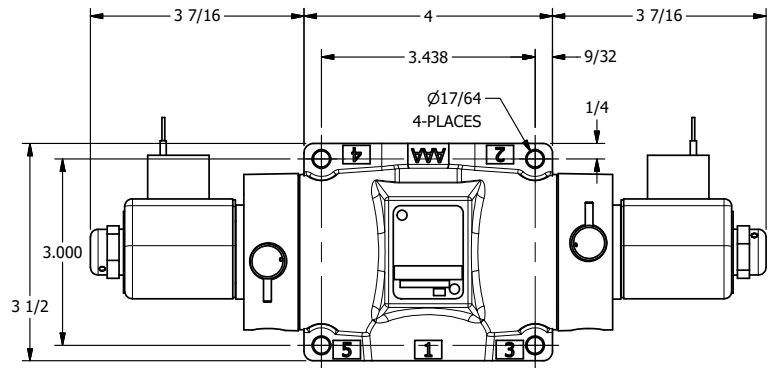

4

3

2

1

**AAA**  
PRODUCTS  
INTERNATIONAL

**AAA PRODUCTS INTERNATIONAL**  
7114 Harry Hines Blvd  
Dallas, TX 75235

TITLE: 1/2" SUBPLATE, DBL SOL, 3 POS,  
REGEN SPR CTR, CLASSIC,  
NON-LCKNG OVRD, EXCLDR

DRAWING NO.:  
DIM\_SY4PDONL