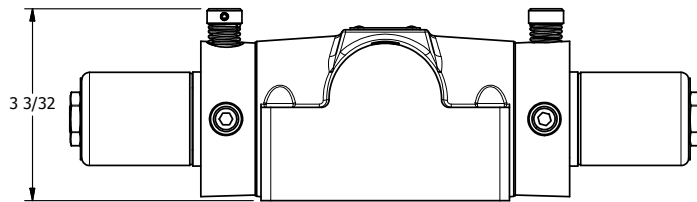

4

3

2

1

AAA
PRODUCTS
INTERNATIONAL

AAA PRODUCTS INTERNATIONAL
7114 Harry Hines Blvd
Dallas, TX 75235

TITLE: 1/2" SUBPLATE, DBL SOL, 3 POS,
SPR CTR, SOL RTRN, REGEN CTR SPL,
CLASSIC SOL, NON-LCKNG OVRD

DRAWING NO.:
DIM_SY4PDON