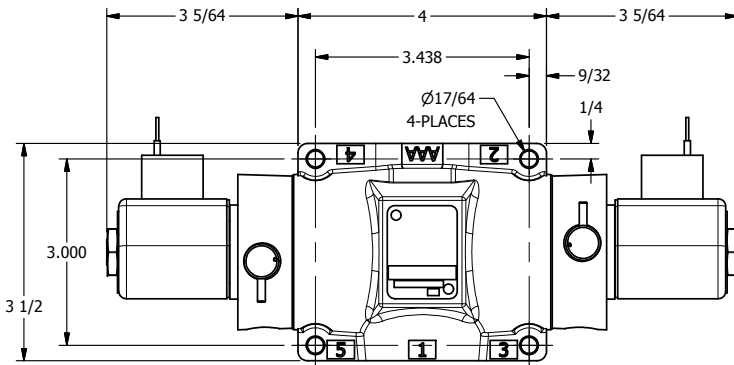

4

3

2

1

AAA
PRODUCTS
INTERNATIONAL

AAA PRODUCTS INTERNATIONAL
7114 Harry Hines Blvd
Dallas, TX 75235

TITLE: 1/2" SUBPLATE, DBL SOL, 3 POS,
SPR CTR, SOL RTRN, REGEN CTR SPL,
CLASSIC SOL, NON-LCKNG OVRD

DRAWING NO.:
DIM_SY4PDON