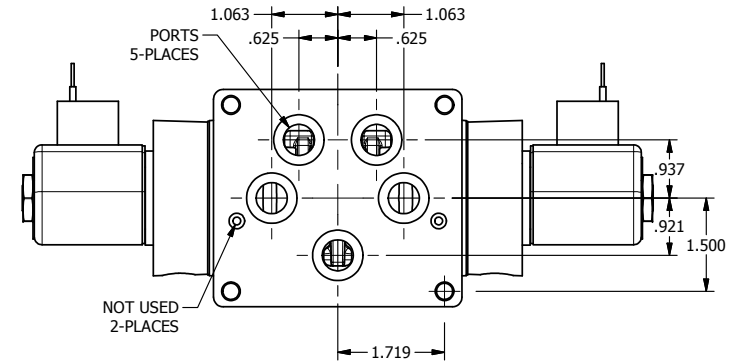

4

3

2

1

AAA
PRODUCTS
INTERNATIONAL

AAA PRODUCTS INTERNATIONAL
7114 Harry Hines Blvd
Dallas, TX 75235

TITLE: 1/2" SUBPLATE, DBL SOL, 3 POS,
SPR CTR, SOL RTRN, REGEN CTR SPL,
CLASSIC SOL, NON-LCKNG OVRD

DRAWING NO.:
DIM_SY4PDON