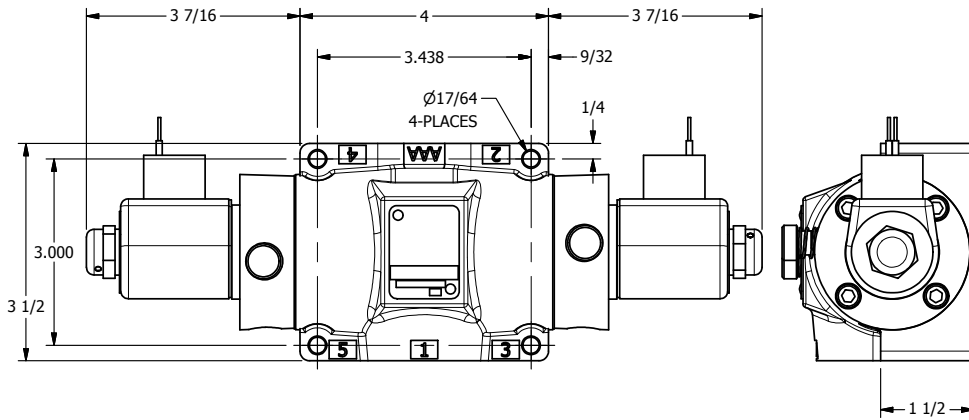

4

3

2

1

**AAA**  
PRODUCTS  
INTERNATIONAL

**AAA PRODUCTS INTERNATIONAL**  
7114 Harry Hines Blvd  
Dallas, TX 75235

TITLE: 1/2" SUBPLATE, DBL SOL, 3 POS,  
SPR CTR, REGEN CTR SPL, CLASSIC SOL,  
LCKNG OVRD, DUST EXCLDR

DRAWING NO.:  
DIM\_SY4PDOL

THE INFORMATION CONTAINED WITHIN THIS DOCUMENT IS PROPRIETARY TO AAA PRODUCTS AND MAY NOT BE DISCLOSED WITHOUT PRIOR WRITTEN CONSENT

4

3

2

1

B

B