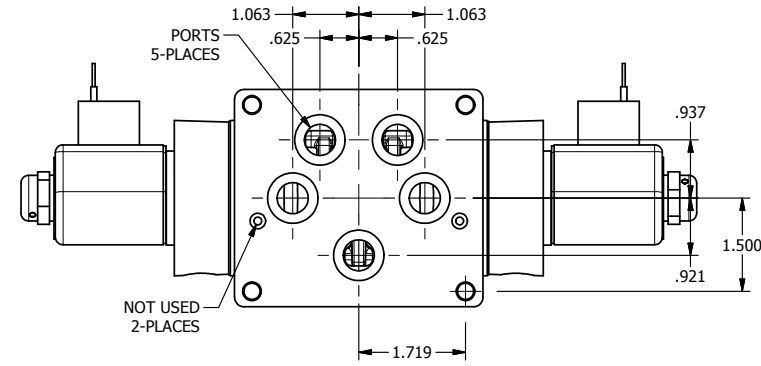

4

3

2

1

**AAA**  
PRODUCTS  
INTERNATIONAL

**AAA PRODUCTS INTERNATIONAL**  
7114 Harry Hines Blvd  
Dallas, TX 75235

TITLE: 1/2" SUBPLATE, DBL SOL, 3 POS,  
SPR CTR, REGEN CTR SPL, CLASSIC SOL,  
LCKNG OVRD, DUST EXCLDR

DRAWING NO.:  
DIM\_SY4PDOL

THE INFORMATION CONTAINED WITHIN THIS DOCUMENT IS PROPRIETARY TO AAA PRODUCTS AND MAY NOT BE DISCLOSED WITHOUT PRIOR WRITTEN CONSENT

4

3

2

1

B

B