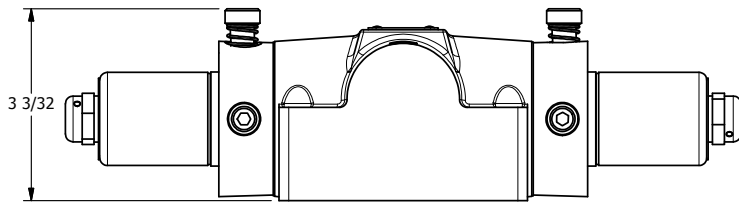

4

3

2

1

**AAA**  
PRODUCTS  
INTERNATIONAL

**AAA PRODUCTS INTERNATIONAL**  
7114 Harry Hines Blvd  
Dallas, TX 75235

TITLE: 1/2" SUBPLATE, DBL SOL, 3 POS,  
SPR CTR, REGEN CTR SPL, CLASSIC SOL,  
LCKNG OVRD, DUST EXCLDR

DRAWING NO.:  
DIM\_SY4PDOL

THE INFORMATION CONTAINED WITHIN THIS DOCUMENT IS PROPRIETARY TO AAA PRODUCTS AND MAY NOT BE DISCLOSED WITHOUT PRIOR WRITTEN CONSENT

4

3

2

1

B

B