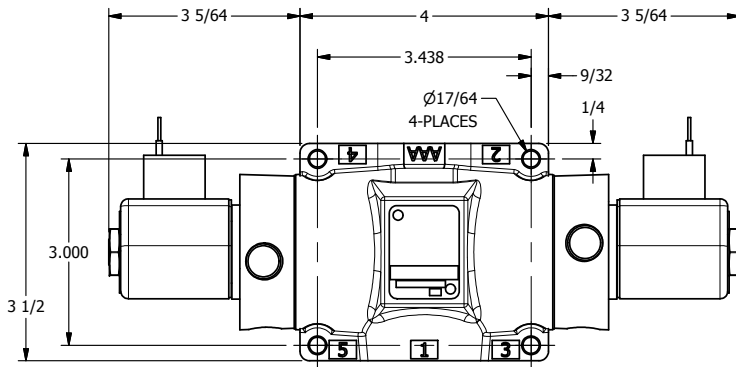

4

3

2

1

4

3

2

1

AAA
PRODUCTS
INTERNATIONAL

AAA PRODUCTS INTERNATIONAL
7114 Harry Hines Blvd
Dallas, TX 75235

TITLE: 1/2" SUBPLATE, DBL SOL, 3 POS,
SPR CTR, SOL RTRN, REGEN CTR SPL,
CLASSIC SOL, LCKNG OVRD

DRAWING NO.:
DIM_SY4PDO