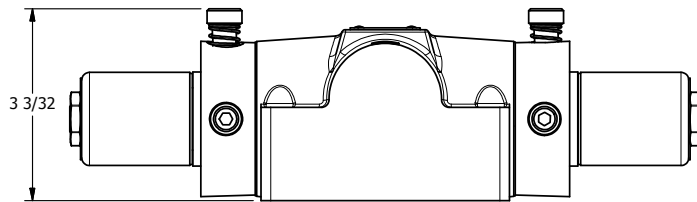

4

3

2

1

4

3

2

1

AAA
PRODUCTS
INTERNATIONAL

AAA PRODUCTS INTERNATIONAL
7114 Harry Hines Blvd
Dallas, TX 75235

TITLE: 1/2" SUBPLATE, DBL SOL, 3 POS,
SPR CTR, SOL RTRN, REGEN CTR SPL,
CLASSIC SOL, LCKNG OVRD

DRAWING NO.:
DIM_SY4PDO