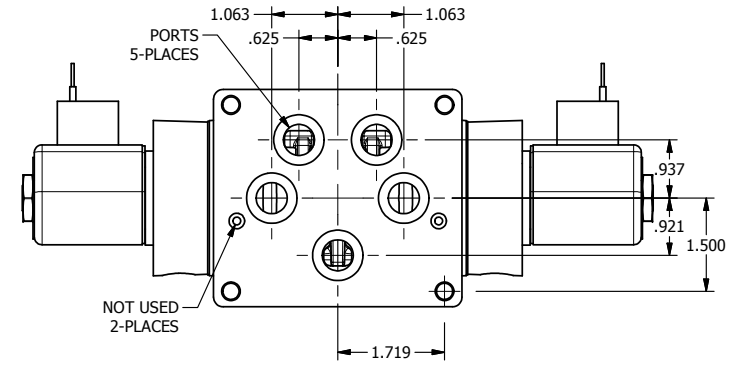

4

3

2

1

4

3

2

1

AAA
PRODUCTS
INTERNATIONAL

AAA PRODUCTS INTERNATIONAL
7114 Harry Hines Blvd
Dallas, TX 75235

TITLE: 1/2" SUBPLATE, DBL SOL, 3 POS,
SPR CTR, SOL RTRN, REGEN CTR SPL,
CLASSIC SOL, LCKNG OVRD

DRAWING NO.:
DIM_SY4PDO