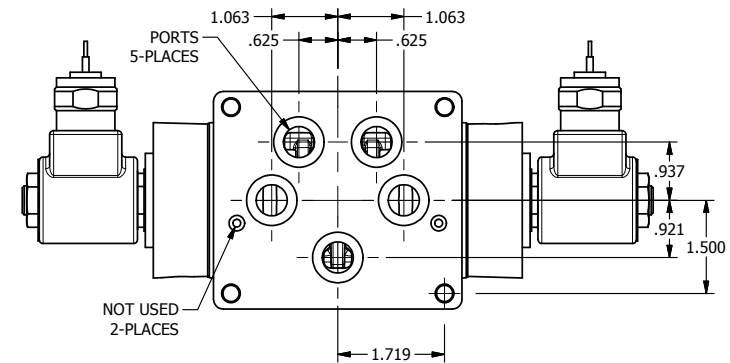

4

3

2

1

AAA
PRODUCTS
INTERNATIONAL

**AAA PRODUCTS
INTERNATIONAL**
7114 Harry Hines Blvd
Dallas, TX 75235

TITLE: 1/2" SUBPLATE, DBL SOL, 3 POS,
SPR CTR, SOL RTRN, REGEN CTR SPL,
MOLD-OVER, EXT PILOT

DRAWING NO.:
DIM_SY4PDMZ