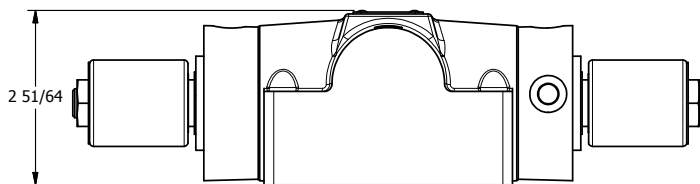

4

3

2

1

AAA
PRODUCTS
INTERNATIONAL

**AAA PRODUCTS
INTERNATIONAL**
7114 Harry Hines Blvd
Dallas, TX 75235

TITLE: 1/2" SUBPLATE, DBL SOL, 3 POS,
SPR CTR, SOL RTRN, REGEN CTR SPL,
MOLD-OVER, EXT PILOT

DRAWING NO.:
DIM_SY4PDMZ