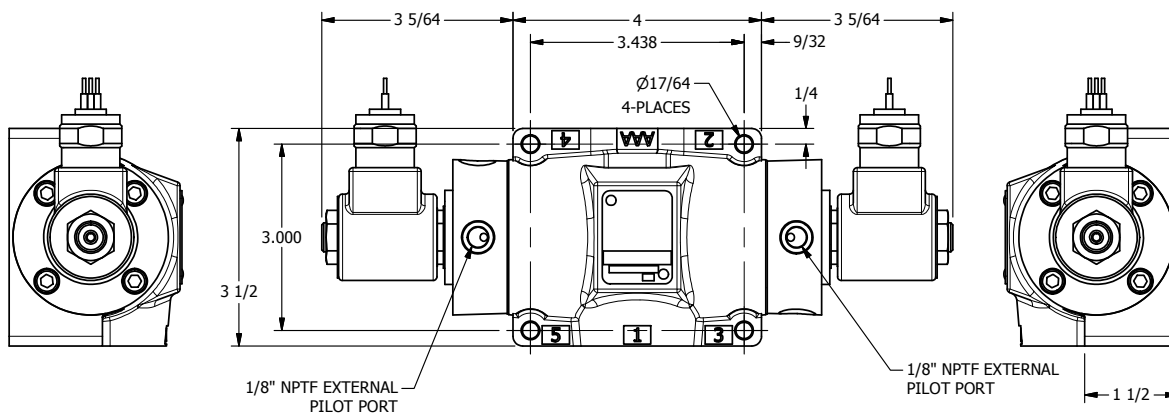

4

3

2

1

AAA
PRODUCTS
INTERNATIONAL

**AAA PRODUCTS
INTERNATIONAL**
7114 Harry Hines Blvd
Dallas, TX 75235

TITLE: 1/2" SUBPLATE, DBL SOL, 3 POS,
SPR CTR, SOL RTRN, REGEN CTR SPL,
MOLD-OVER, EXT PILOT

DRAWING NO.:
DIM_SY4PDMZ