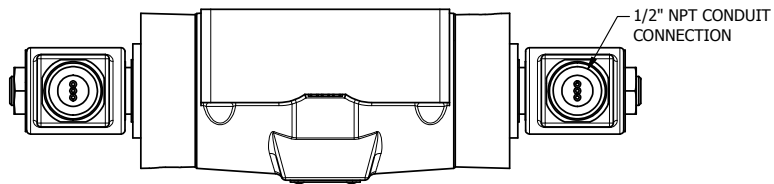

4

3

2

1

AAA
PRODUCTS
INTERNATIONAL

**AAA PRODUCTS
INTERNATIONAL**
7114 Harry Hines Blvd
Dallas, TX 75235

TITLE: 1/2" SUBPLATE, DBL SOL, 3 POS,
SPR CTR, SOL RTRN, REGEN CTR SPL,
MOLD-OVER, TAPPED VENT

DRAWING NO.:
DIM_SY4PDMT