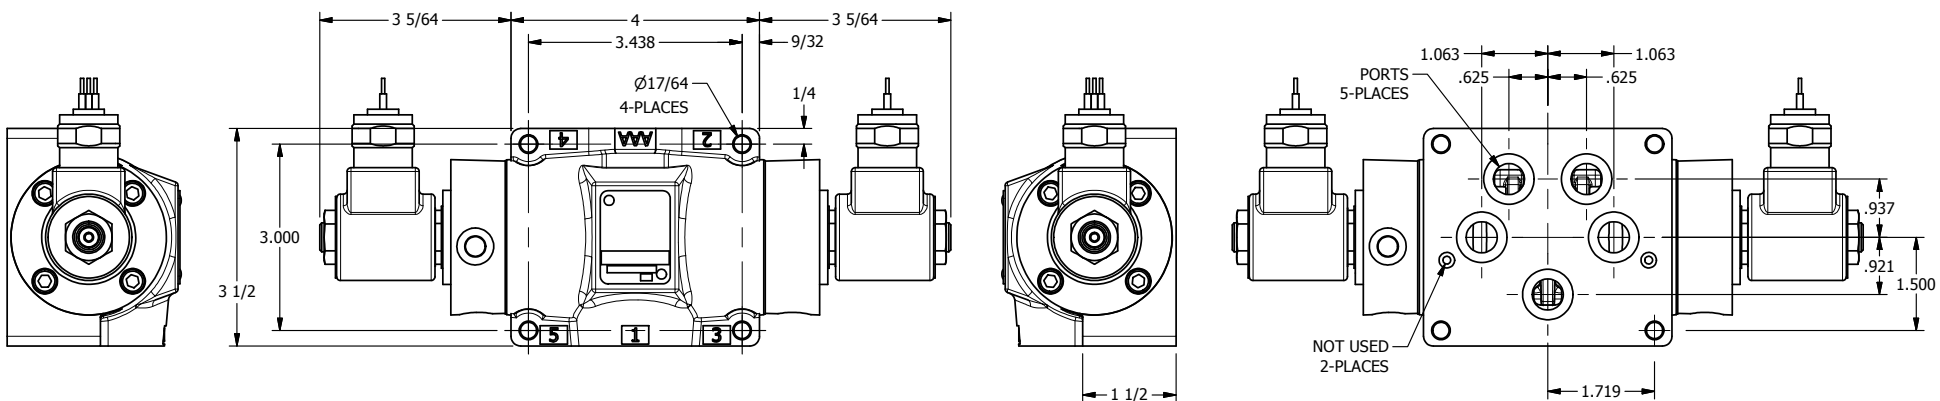

4

3

2

1

AAA
PRODUCTS
INTERNATIONAL

**AAA PRODUCTS
INTERNATIONAL**
7114 Harry Hines Blvd
Dallas, TX 75235

TITLE: 1/2" SUBPLATE, DBL SOL, 3 POS,
SPR CTR, SOL RTRN, REGEN CTR SPL,
MOLD-OVER, TAPPED VENT

DRAWING NO.:
DIM_SY4PDMT