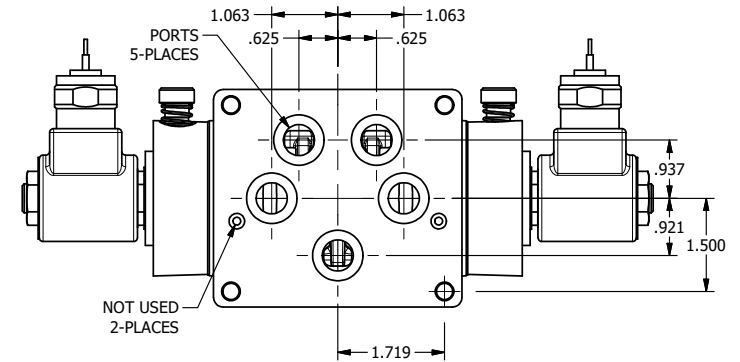

4

3

2

1

AAA
PRODUCTS
INTERNATIONAL

AAA PRODUCTS INTERNATIONAL
7114 Harry Hines Blvd
Dallas, TX 75235

TITLE: 1/2" SUBPLATE, DBL SOL, 3 POS,
SPR CTR, SOL SHFT, REGEN CTR SPL,
MOLD-OVER, LCKNG OVRD, EXT PILOT

DRAWING NO.:
DIM_SY4PDMOZ