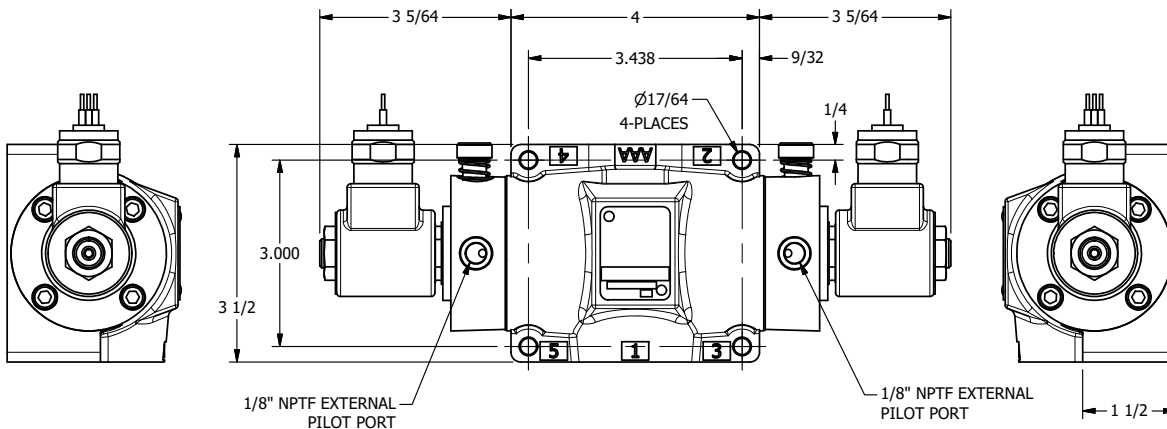

4

3

2

1

AAA
PRODUCTS
INTERNATIONAL

AAA PRODUCTS INTERNATIONAL
7114 Harry Hines Blvd
Dallas, TX 75235

TITLE: 1/2" SUBPLATE, DBL SOL, 3 POS,
SPR CTR, SOL SHFT, REGEN CTR SPL,
MOLD-OVER, LCKNG OVRD, EXT PILOT

DRAWING NO.:
DIM_SY4PDMOZ