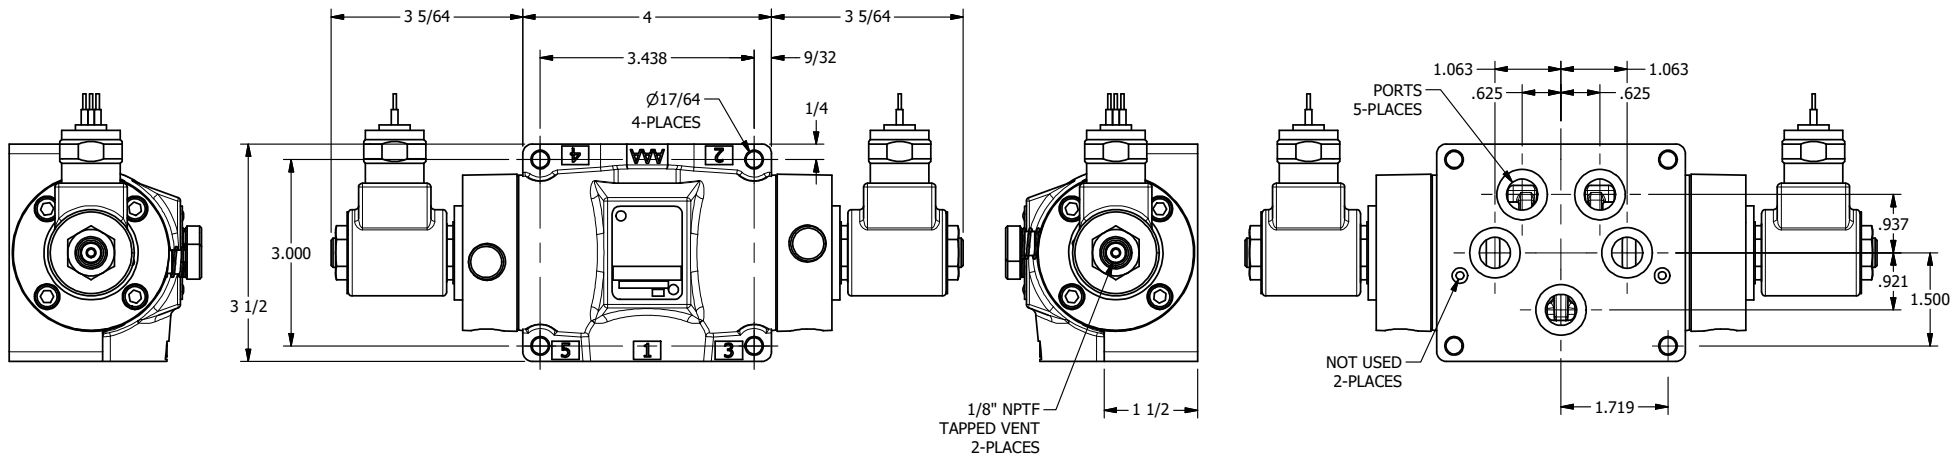

4

3

2

1

AAA
PRODUCTS
INTERNATIONAL

**AAA PRODUCTS
INTERNATIONAL**
7114 Harry Hines Blvd
Dallas, TX 75235

TITLE: 1/2" SUBPLATE, DBL SOL, 3 POS,
REGEN SPR CTR, MOLD-OVER,
LCKNG OVRD, TPD VENT

DRAWING NO.:
DIM_SY4PDMOT