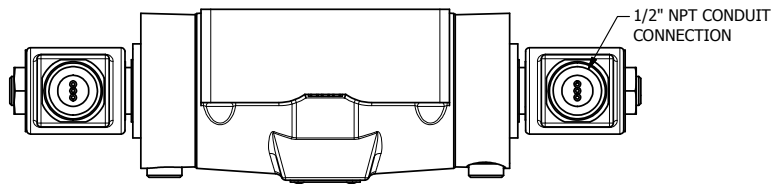

4

3

2

1

**AAA**  
PRODUCTS  
INTERNATIONAL

**AAA PRODUCTS INTERNATIONAL**  
7114 Harry Hines Blvd  
Dallas, TX 75235

TITLE: 1/2" SUBPLATE, DBL SOL, 3 POS,  
SPR CTR, SOL RTRN, REGEN CTR SPL,  
MOLD-OVER, PUSH OVRD

DRAWING NO.:  
DIM\_SY4PDMOP

THE INFORMATION CONTAINED WITHIN THIS DOCUMENT IS PROPRIETARY TO AAA PRODUCTS AND MAY NOT BE DISCLOSED WITHOUT PRIOR WRITTEN CONSENT

4

3

2

1