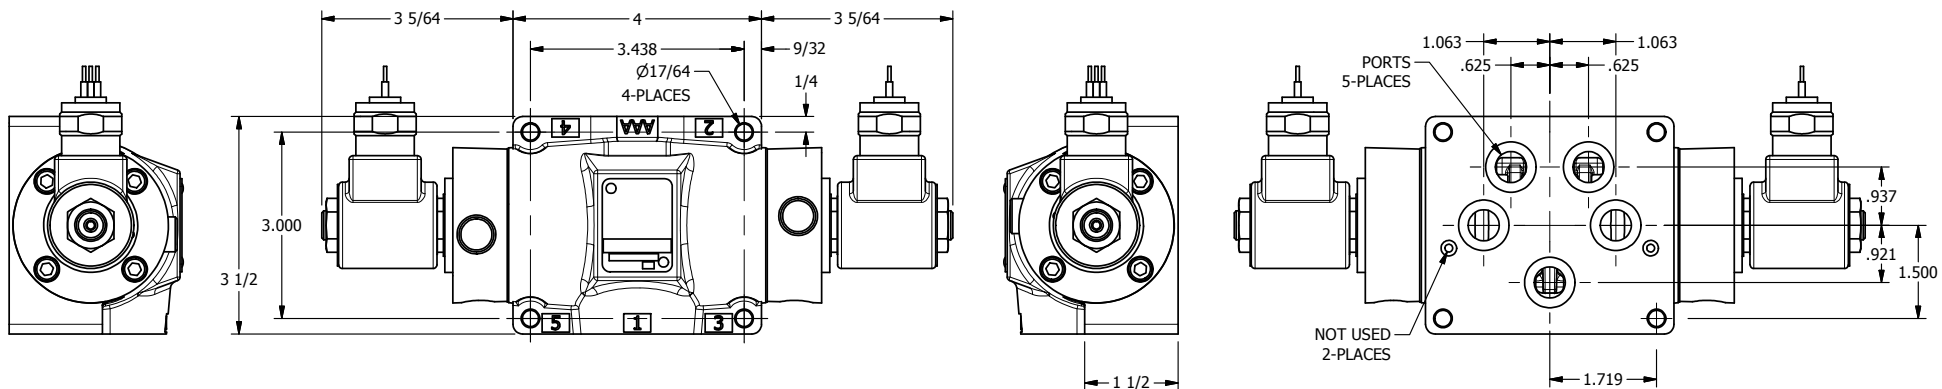

4

3

2

1

**AAA**  
PRODUCTS  
INTERNATIONAL

**AAA PRODUCTS INTERNATIONAL**  
7114 Harry Hines Blvd  
Dallas, TX 75235

TITLE: 1/2" SUBPLATE, DBL SOL, 3 POS,  
SPR CTR, SOL RTRN, REGEN CTR SPL,  
MOLD-OVER, PUSH OVRD

DRAWING NO.:  
DIM\_SY4PDMOP

THE INFORMATION CONTAINED WITHIN THIS DOCUMENT IS PROPRIETARY TO AAA PRODUCTS AND MAY NOT BE DISCLOSED WITHOUT PRIOR WRITTEN CONSENT

4

3

2

1