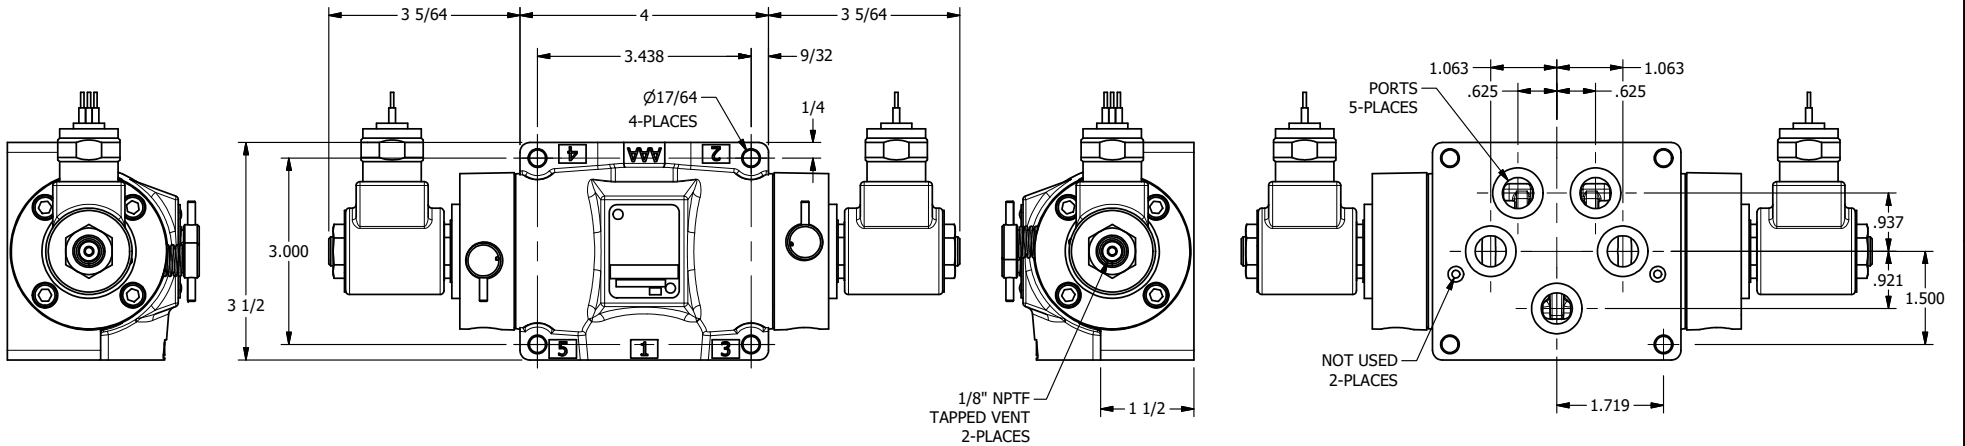

4

3

2

1

AAA
PRODUCTS
INTERNATIONAL

AAA PRODUCTS INTERNATIONAL
7114 Harry Hines Blvd
Dallas, TX 75235

TITLE: 1/2" SUBPLATE, DBL SOL, 3 POS,
REGEN SPR CTR, MOLD-OVER,
NON-LCKNG OVRD, TPD VENT

DRAWING NO.:
DIM_SY4PDMONT