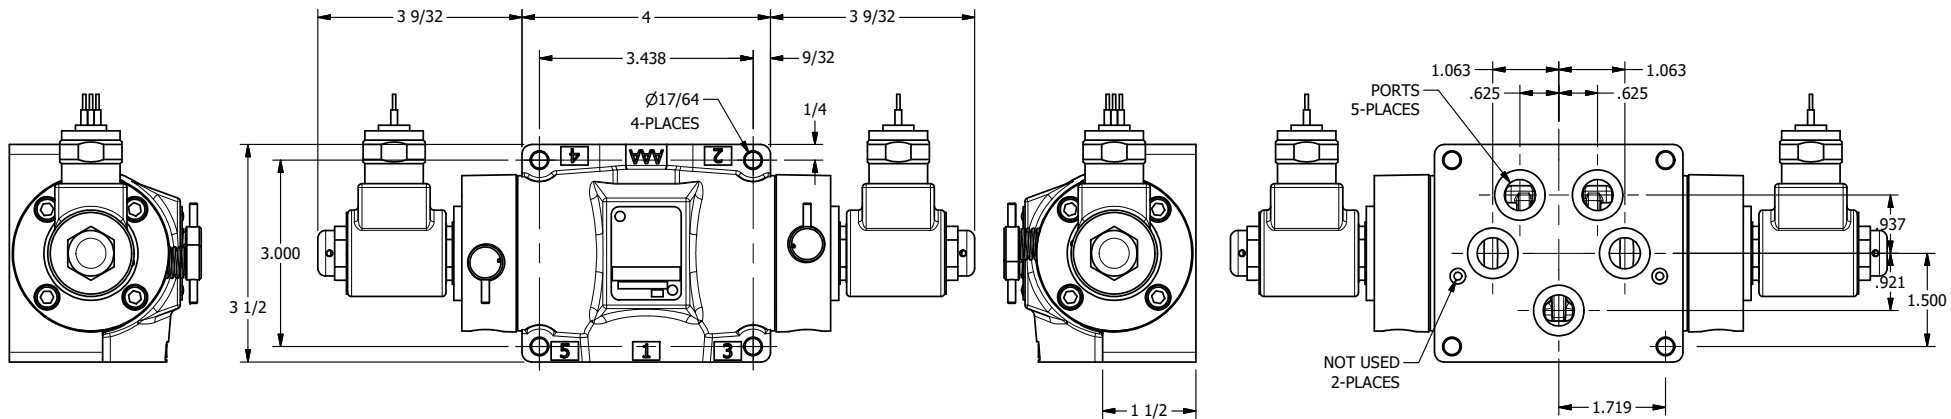

4

3

2

1

**AAA**  
PRODUCTS  
INTERNATIONAL

**AAA PRODUCTS  
INTERNATIONAL**  
7114 Harry Hines Blvd  
Dallas, TX 75235

TITLE: 1/2" SUBPLATE, DBL SOL, 3 POS,  
REGEN SPR CTR, MOLD-OVER,  
NON-LCKNG OVRD, EXCLDR

DRAWING NO.:  
DIM\_SY4PDMONL

4

3

2

1

THE INFORMATION CONTAINED WITHIN THIS DOCUMENT IS PROPRIETARY TO AAA PRODUCTS AND MAY NOT BE DISCLOSED WITHOUT PRIOR WRITTEN CONSENT