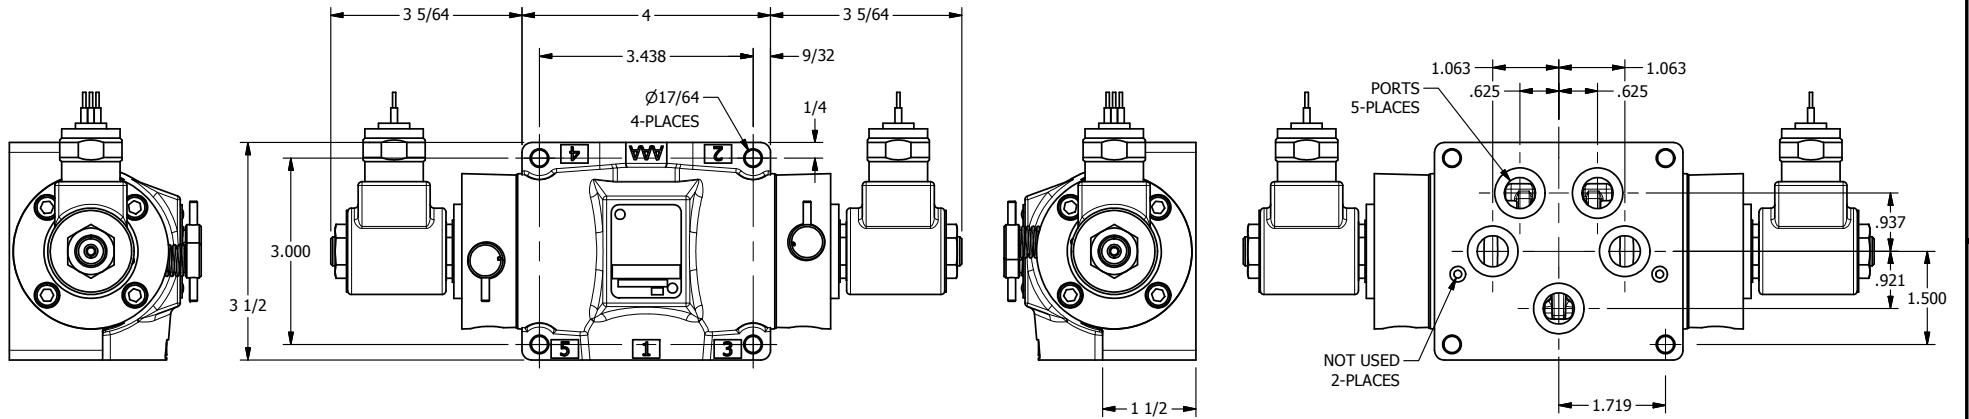

4

3

2

1

AAA
PRODUCTS
INTERNATIONAL

AAA PRODUCTS INTERNATIONAL
7114 Harry Hines Blvd
Dallas, TX 75235

TITLE: 1/2" SUBPLATE, DBL SOL, 3 POS,
SPR CTR, SOL RTRN, REGEN CTR SPL,
MOLD-OVER, NON-LCKNG OVRD

DRAWING NO.:
DIM_SY4PDMON