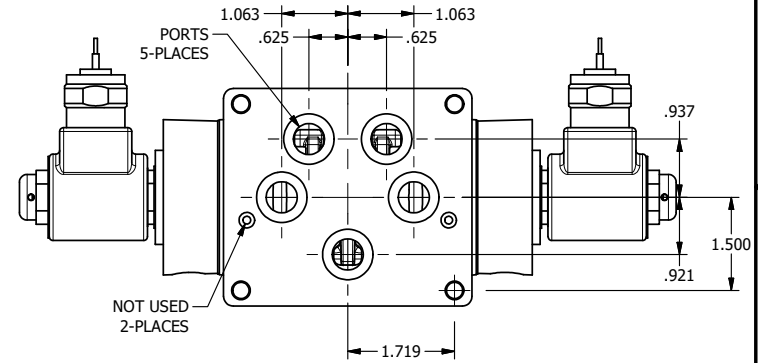

4

3

2

1

**AAA**  
PRODUCTS  
INTERNATIONAL

**AAA PRODUCTS  
INTERNATIONAL**  
7114 Harry Hines Blvd  
Dallas, TX 75235

TITLE: 1/2" SUBPLATE, DBL SOL, 3 POS,  
SPR CTR, REGEN CTR SPL, MOLD-OVER,  
LCKNG OVRD, DUST EXCLDR

DRAWING NO.:  
DIM\_SY4PDMOL

THE INFORMATION CONTAINED WITHIN THIS DOCUMENT IS PROPRIETARY TO AAA PRODUCTS AND MAY NOT BE DISCLOSED WITHOUT PRIOR WRITTEN CONSENT

4

3

2

1

B

B