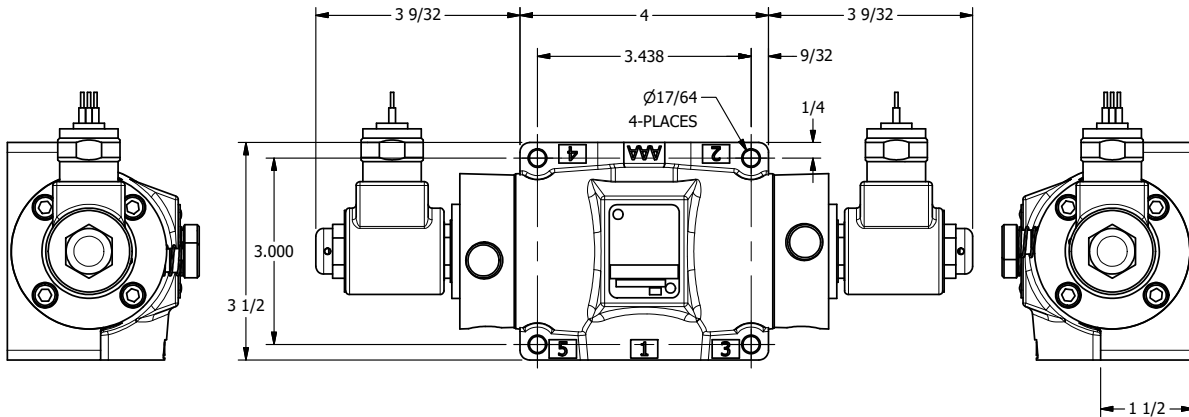

4

3

2

1

**AAA**  
PRODUCTS  
INTERNATIONAL

**AAA PRODUCTS  
INTERNATIONAL**  
7114 Harry Hines Blvd  
Dallas, TX 75235

TITLE: 1/2" SUBPLATE, DBL SOL, 3 POS,  
SPR CTR, REGEN CTR SPL, MOLD-OVER,  
LCKNG OVRD, DUST EXCLDR

DRAWING NO.:  
DIM\_SY4PDMOL

THE INFORMATION CONTAINED WITHIN THIS DOCUMENT IS PROPRIETARY TO AAA PRODUCTS AND MAY NOT BE DISCLOSED WITHOUT PRIOR WRITTEN CONSENT

4

3

2

1

B

B