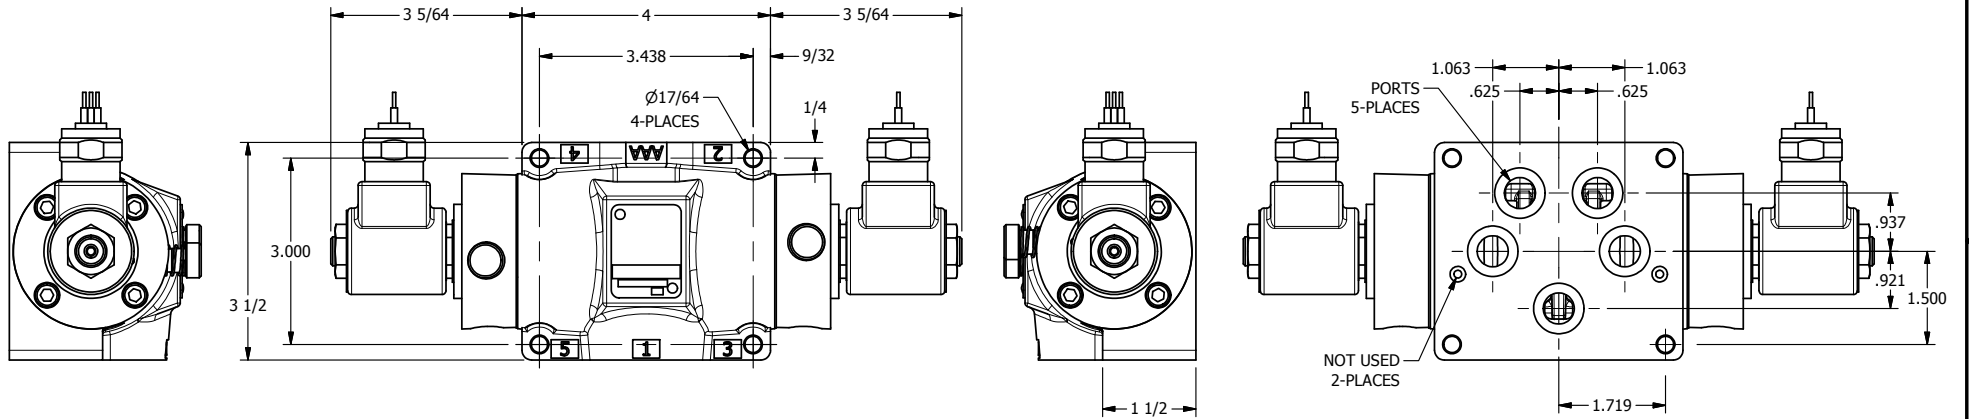

4

3

2

1

AAA
PRODUCTS
INTERNATIONAL

**AAA PRODUCTS
INTERNATIONAL**
7114 Harry Hines Blvd
Dallas, TX 75235

TITLE: 1/2" SUBPLATE, DBL SOL, 3 POS,
SPR CTR, SOL RTRN, REGEN CTR SPL,
MOLD-OVER, LCKNG OVRD

DRAWING NO.:
DIM_SY4PDMO