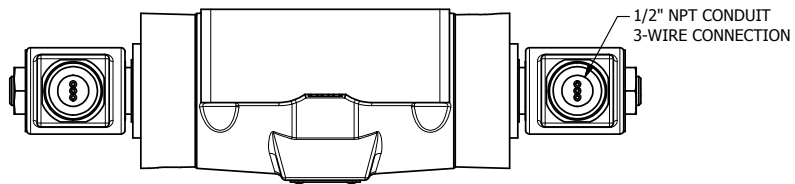

4

3

2

1

AAA
PRODUCTS
INTERNATIONAL

**AAA PRODUCTS
INTERNATIONAL**
7114 Harry Hines Blvd
Dallas, TX 75235

TITLE: 1/2" SUBPLATE, DBL SOL, 3 POS,
SPR CTR, SOL RTRN, REGEN CTR SPL,
MOLD-OVER

PART NO.:
DIM_SY4PDM