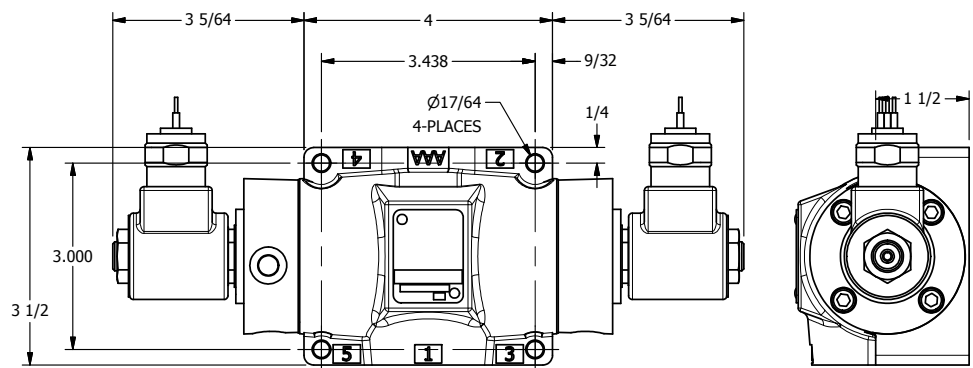

4

3

2

1

AAA
PRODUCTS
INTERNATIONAL

**AAA PRODUCTS
INTERNATIONAL**
7114 Harry Hines Blvd
Dallas, TX 75235

TITLE: 1/2" SUBPLATE, DBL SOL, 3 POS,
SPR CTR, SOL RTRN, REGEN CTR SPL,
MOLD-OVER

PART NO.:
DIM_SY4PDM