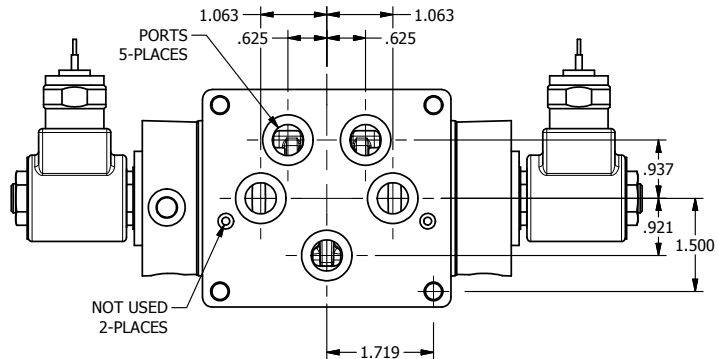

4

3

2

1

AAA
PRODUCTS
INTERNATIONAL

**AAA PRODUCTS
INTERNATIONAL**
7114 Harry Hines Blvd
Dallas, TX 75235

TITLE: 1/2" SUBPLATE, DBL SOL, 3 POS,
SPR CTR, SOL RTRN, REGEN CTR SPL,
MOLD-OVER

PART NO.:
DIM_SY4PDM