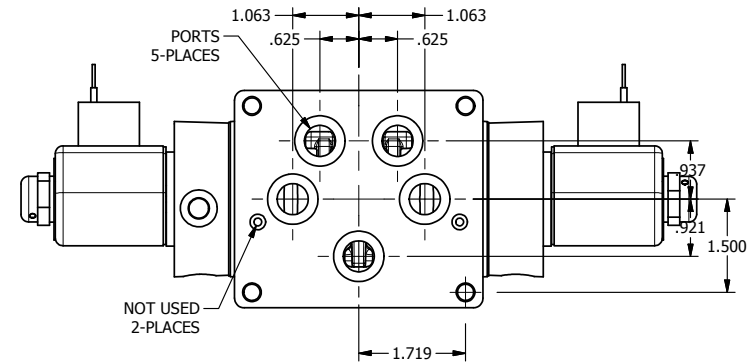

4

3

2

1

AAA
PRODUCTS
INTERNATIONAL

AAA PRODUCTS INTERNATIONAL
7114 Harry Hines Blvd
Dallas, TX 75235

TITLE: 1/2" SUBPLATE, DBL SOL, 3 POS,
SPR CTR, SOL RTRN, REGEN CTR SPL,
CLASSIC SOL, DUST EXCLDR

DRAWING NO.:
DIM_SY4PDL