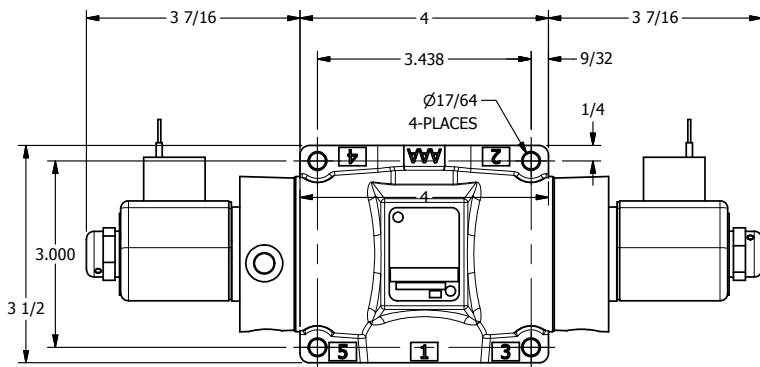

4

3

2

1

AAA
PRODUCTS
INTERNATIONAL

AAA PRODUCTS INTERNATIONAL
7114 Harry Hines Blvd
Dallas, TX 75235

TITLE: 1/2" SUBPLATE, DBL SOL, 3 POS,
SPR CTR, SOL RTRN, REGEN CTR SPL,
CLASSIC SOL, DUST EXCLDR

DRAWING NO.:
DIM_SY4PDL