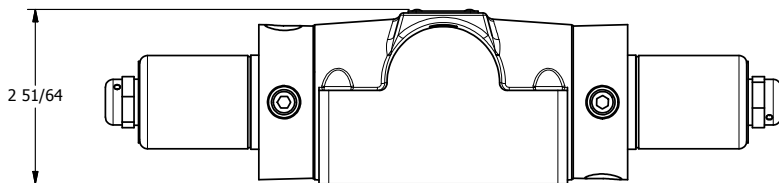

4

3

2

1

AAA
PRODUCTS
INTERNATIONAL

AAA PRODUCTS INTERNATIONAL
7114 Harry Hines Blvd
Dallas, TX 75235

TITLE: 1/2" SUBPLATE, DBL SOL, 3 POS,
SPR CTR, SOL RTRN, REGEN CTR SPL,
CLASSIC SOL, DUST EXCLDR

DRAWING NO.:
DIM_SY4PDL