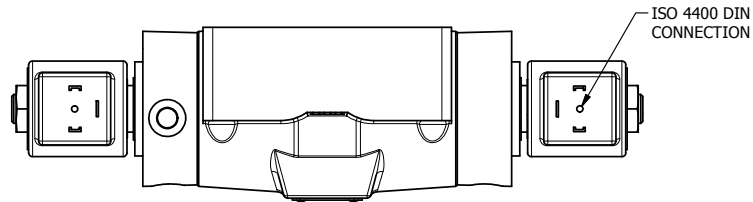

4

3

2

1

**AAA**  
PRODUCTS  
INTERNATIONAL

**AAA PRODUCTS INTERNATIONAL**  
7114 Harry Hines Blvd  
Dallas, TX 75235

TITLE:  $\frac{1}{2}$ " SUBPLATE, DBL SOL, 3 POS,  
SPR CTR, SOL RTRN, REGEN CTR SPL,  
ISO 4400 DIN, EXT PILOT

DRAWING NO.:  
DIM\_SY4PDEDZ

THE INFORMATION CONTAINED WITHIN THIS DOCUMENT IS PROPRIETARY TO AAA PRODUCTS AND MAY NOT BE DISCLOSED WITHOUT PRIOR WRITTEN CONSENT

4

3

2

1

B

B