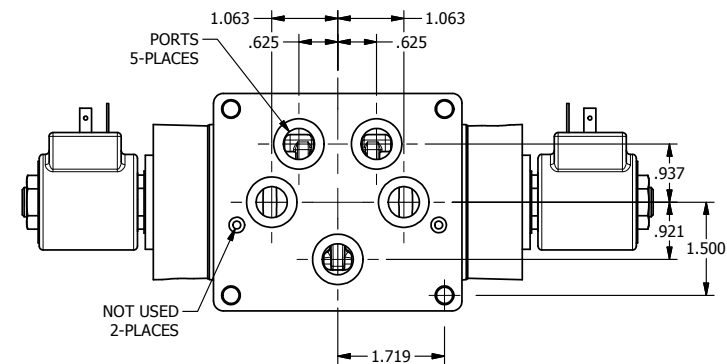

4

3

2

1

**AAA**  
PRODUCTS  
INTERNATIONAL

**AAA PRODUCTS INTERNATIONAL**  
7114 Harry Hines Blvd  
Dallas, TX 75235

TITLE:  $\frac{1}{2}$ " SUBPLATE, DBL SOL, 3 POS,  
SPR CTR, SOL RTRN, REGEN CTR SPL,  
ISO 4400 DIN, EXT PILOT

DRAWING NO.:  
DIM\_SY4PDEDZ

THE INFORMATION CONTAINED WITHIN THIS DOCUMENT IS PROPRIETARY TO AAA PRODUCTS AND MAY NOT BE DISCLOSED WITHOUT PRIOR WRITTEN CONSENT

4

3

2

1

B

B