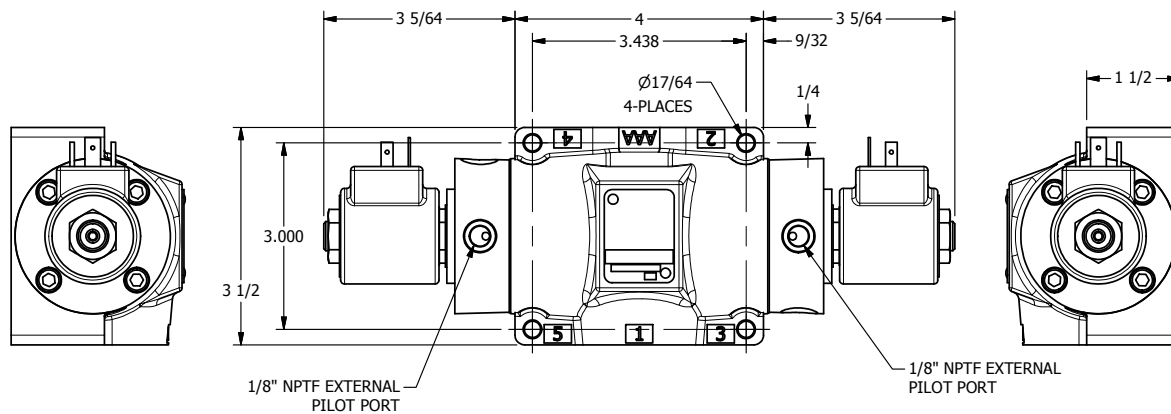

4

3

2

1

**AAA**  
PRODUCTS  
INTERNATIONAL

**AAA PRODUCTS INTERNATIONAL**  
7114 Harry Hines Blvd  
Dallas, TX 75235

TITLE:  $\frac{1}{2}$ " SUBPLATE, DBL SOL, 3 POS,  
SPR CTR, SOL RTRN, REGEN CTR SPL,  
ISO 4400 DIN, EXT PILOT

DRAWING NO.:  
DIM\_SY4PDEDZ

THE INFORMATION CONTAINED WITHIN THIS DOCUMENT IS PROPRIETARY TO AAA PRODUCTS AND MAY NOT BE DISCLOSED WITHOUT PRIOR WRITTEN CONSENT

4

3

2

1

B

B